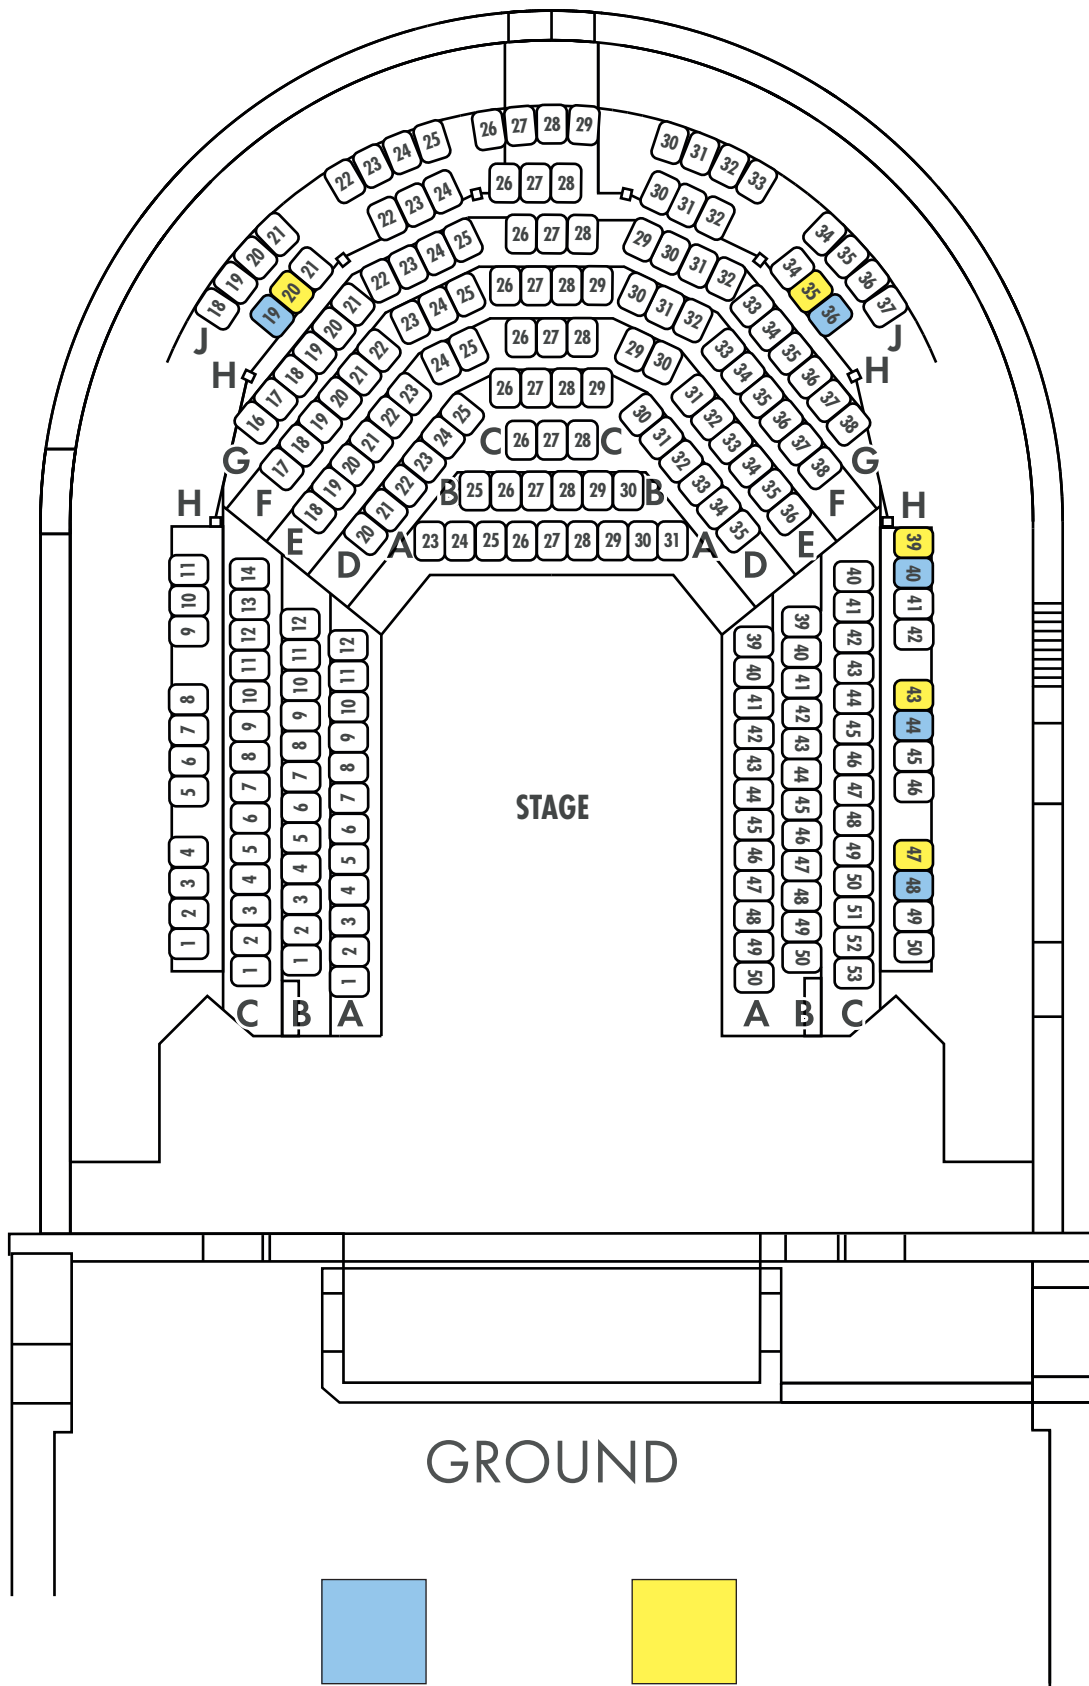

SWAN THEATRE

WHEELCHAIR ACCESSIBLE SEATS

Wheelchair
 accessible seats

Wheelchair
 companion seats