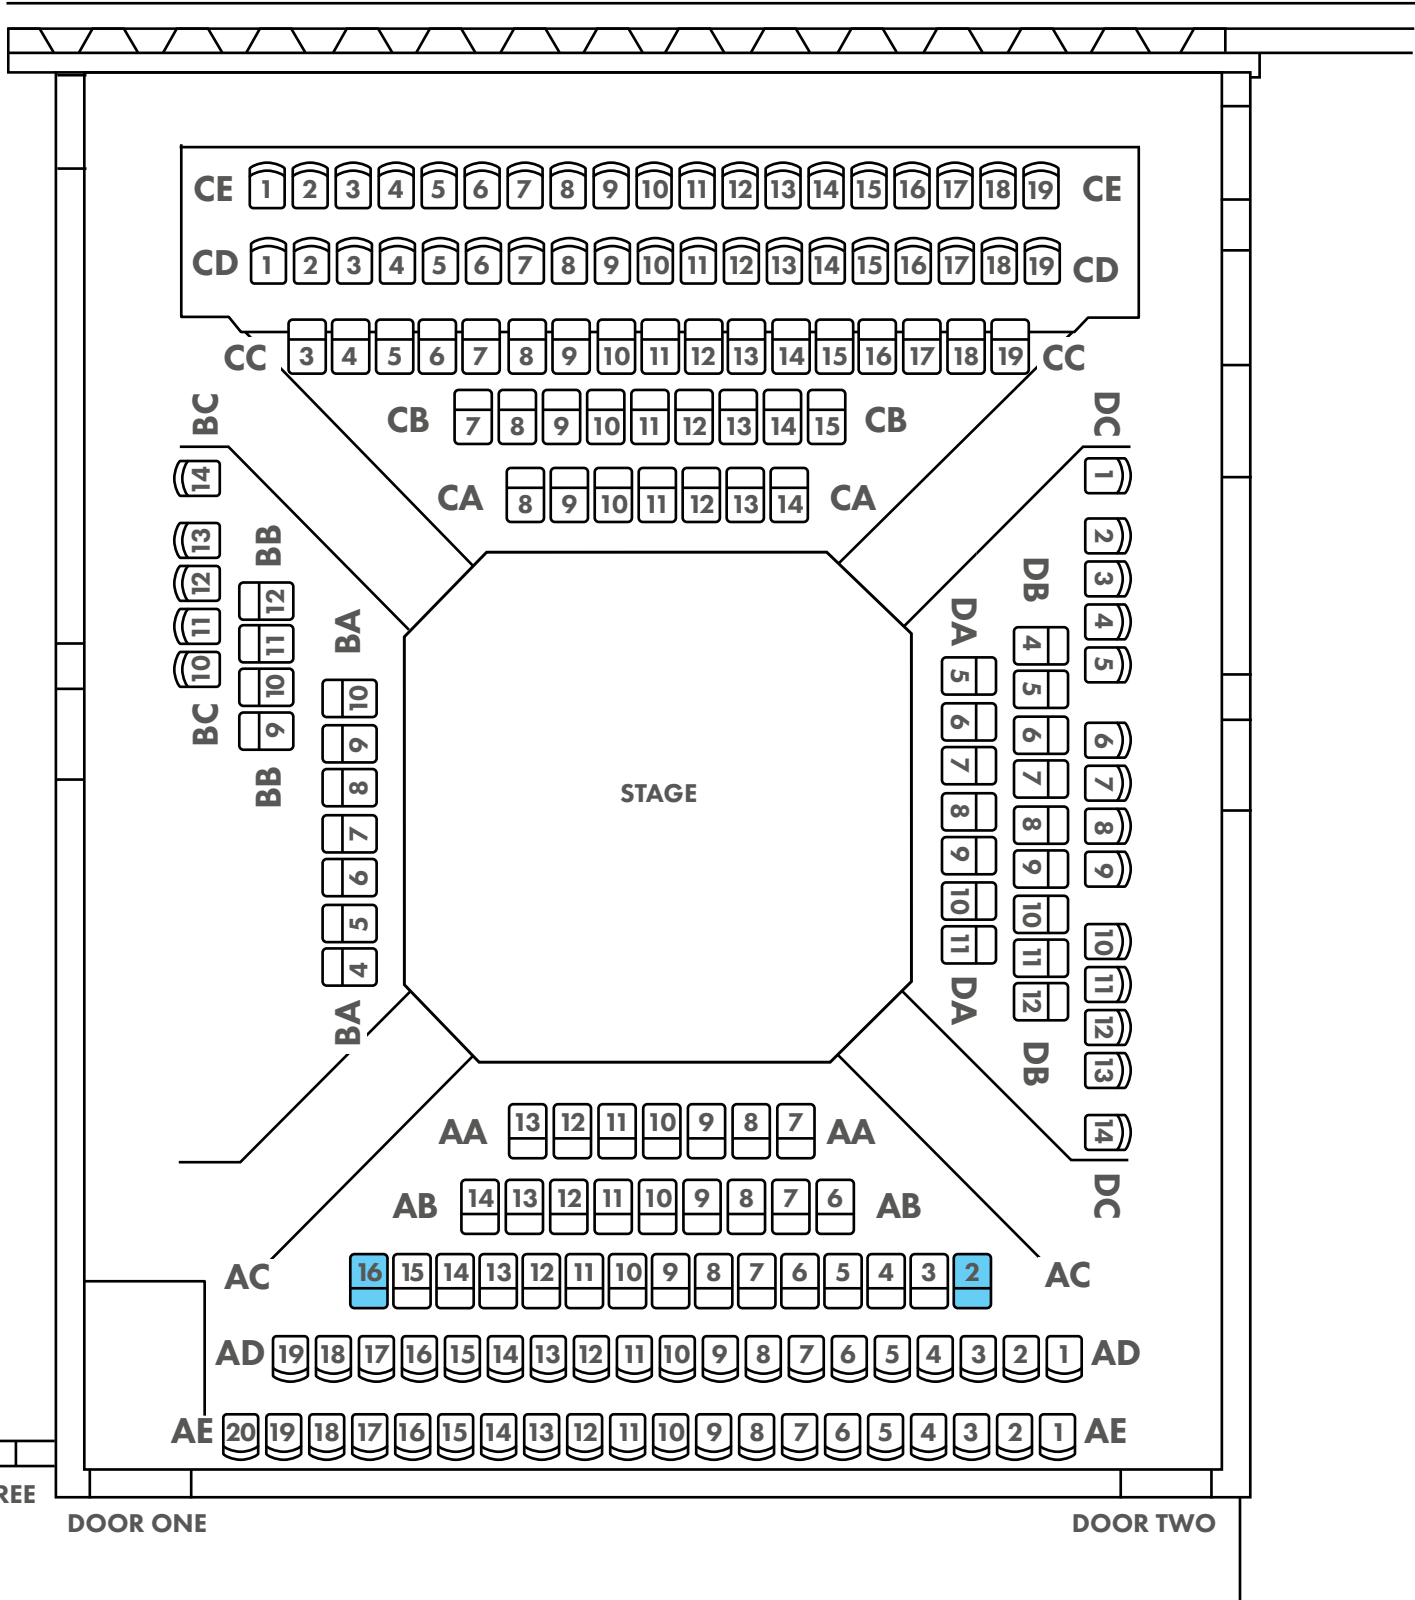

THE OTHER PLACE SEATING PLAN

KEY:
 Wheelchair Accessible

GROUND

THE OTHER PLACE SEATING PLAN

DOOR THREE

DOOR FOUR

GALLERY