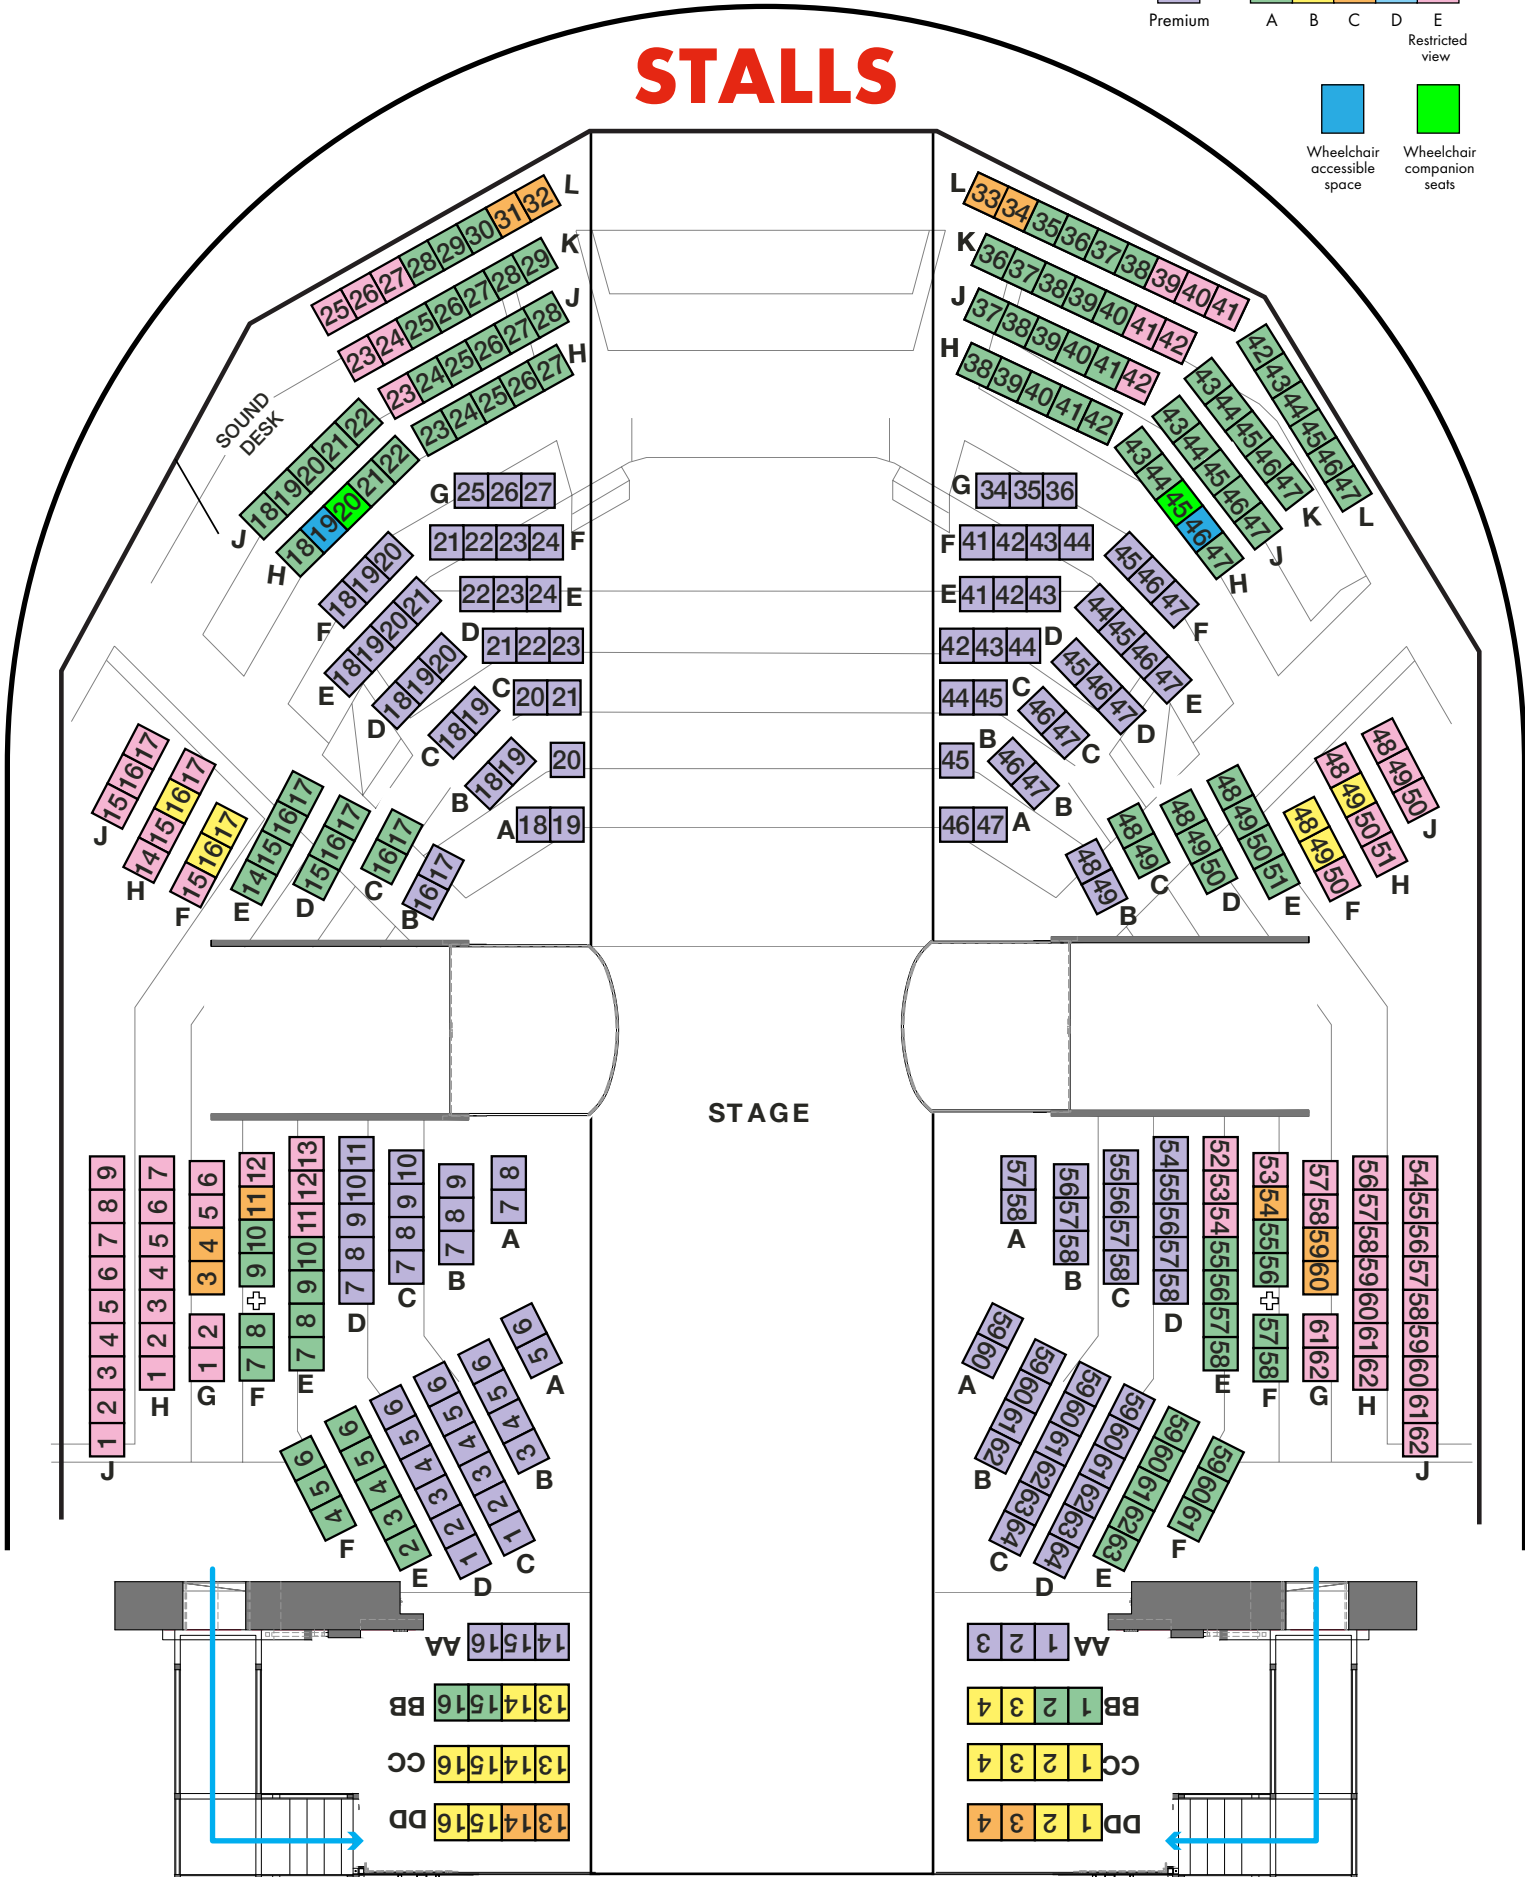

ROYAL SHAKESPEARE THEATRE SEATING PLAN

STALLS

Legend for seating categories:

- Premium (Purple)
- A (Green)
- B (Yellow)
- C (Orange)
- D (Light Blue)
- E (Pink)
- Restricted view (Light Blue)
- Wheelchair accessible space (Blue)
- Wheelchair companion seats (Green)

ROYAL SHAKESPEARE THEATRE

SEATING PLAN

CIRCLE

Legend for seating categories:

- Premium (Purple)
- A (Green)
- B (Yellow)
- C (Orange)
- D (Light Blue)
- E (Pink)

Restricted view

ROYAL SHAKESPEARE THEATRE

SEATING PLAN

UPPER CIRCLE