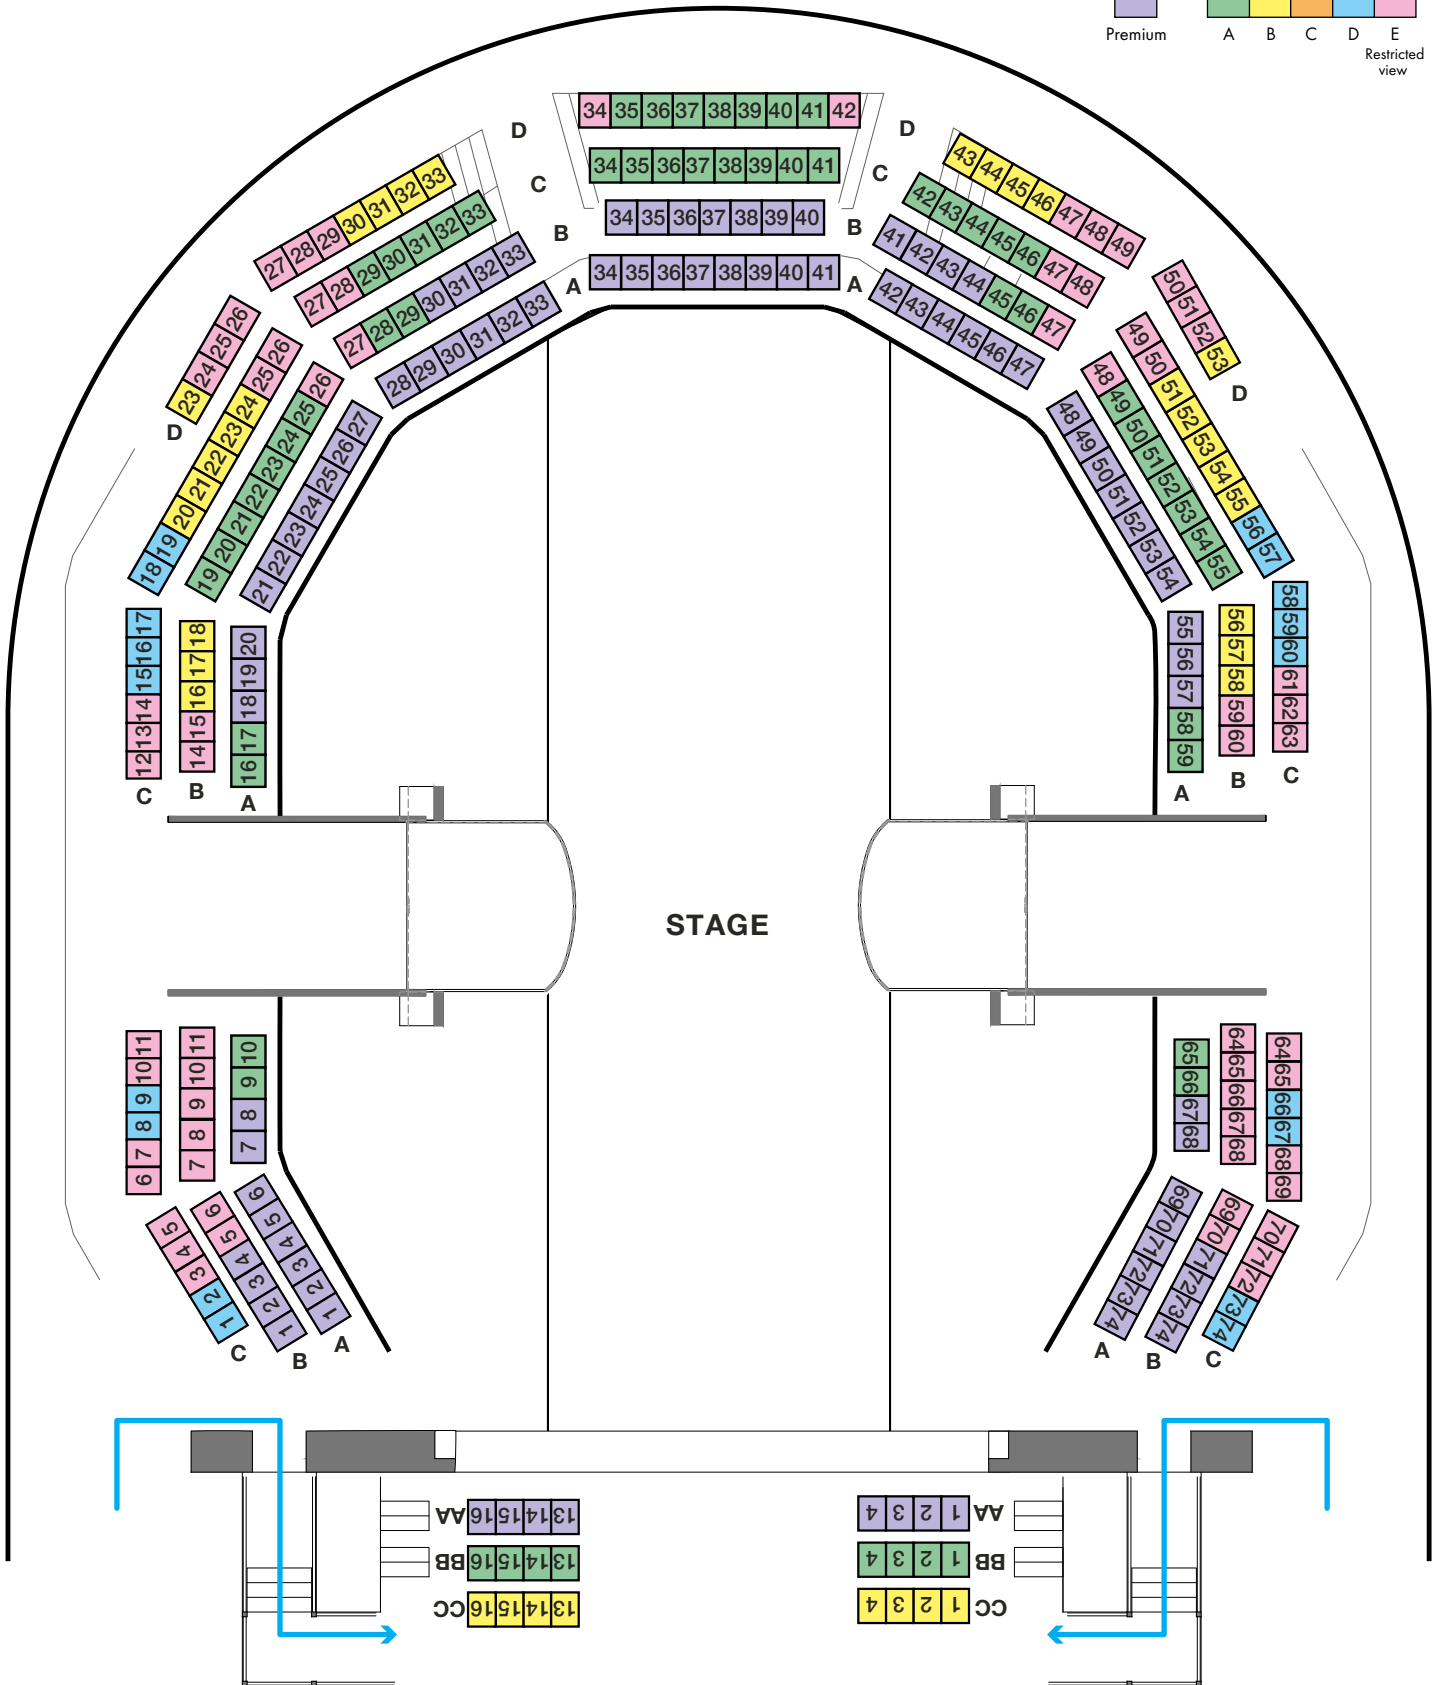

ROYAL SHAKESPEARE THEATRE SEATING PLAN

STALLS

Legend for seating categories:

- Premium (Purple)
- A (Green)
- B (Yellow)
- C (Orange)
- D (Light Blue)
- E (Pink)
- Restricted view (Light Blue)
- Wheelchair accessible space (Blue)
- Wheelchair companion seats (Green)

ROYAL SHAKESPEARE THEATRE

SEATING PLAN

CIRCLE

Legend for seating categories:

- Premium (Purple)
- A (Green)
- B (Yellow)
- C (Orange)
- D (Light Blue)
- E (Pink)

Restricted view

ROYAL SHAKESPEARE THEATRE

SEATING PLAN

UPPER CIRCLE