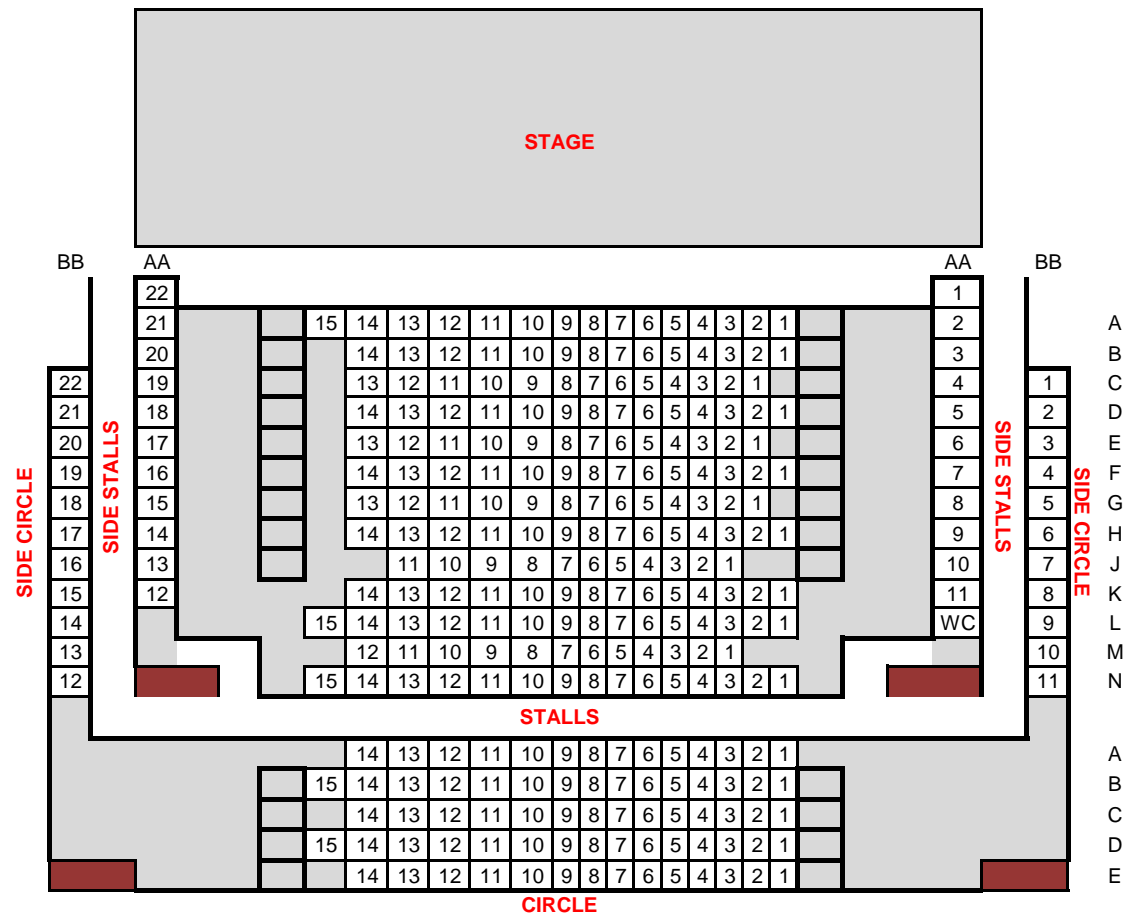

# A Museum in Baghdad

DOOR  
AISLE

CIRCLE IS ONLY ACCESSIBLE VIA STAIRS  
STALLS IS ON STREET LEVEL  
STEP FREE ACCESS TO STALLS AA, N-K ONLY

## KILN THEATRE