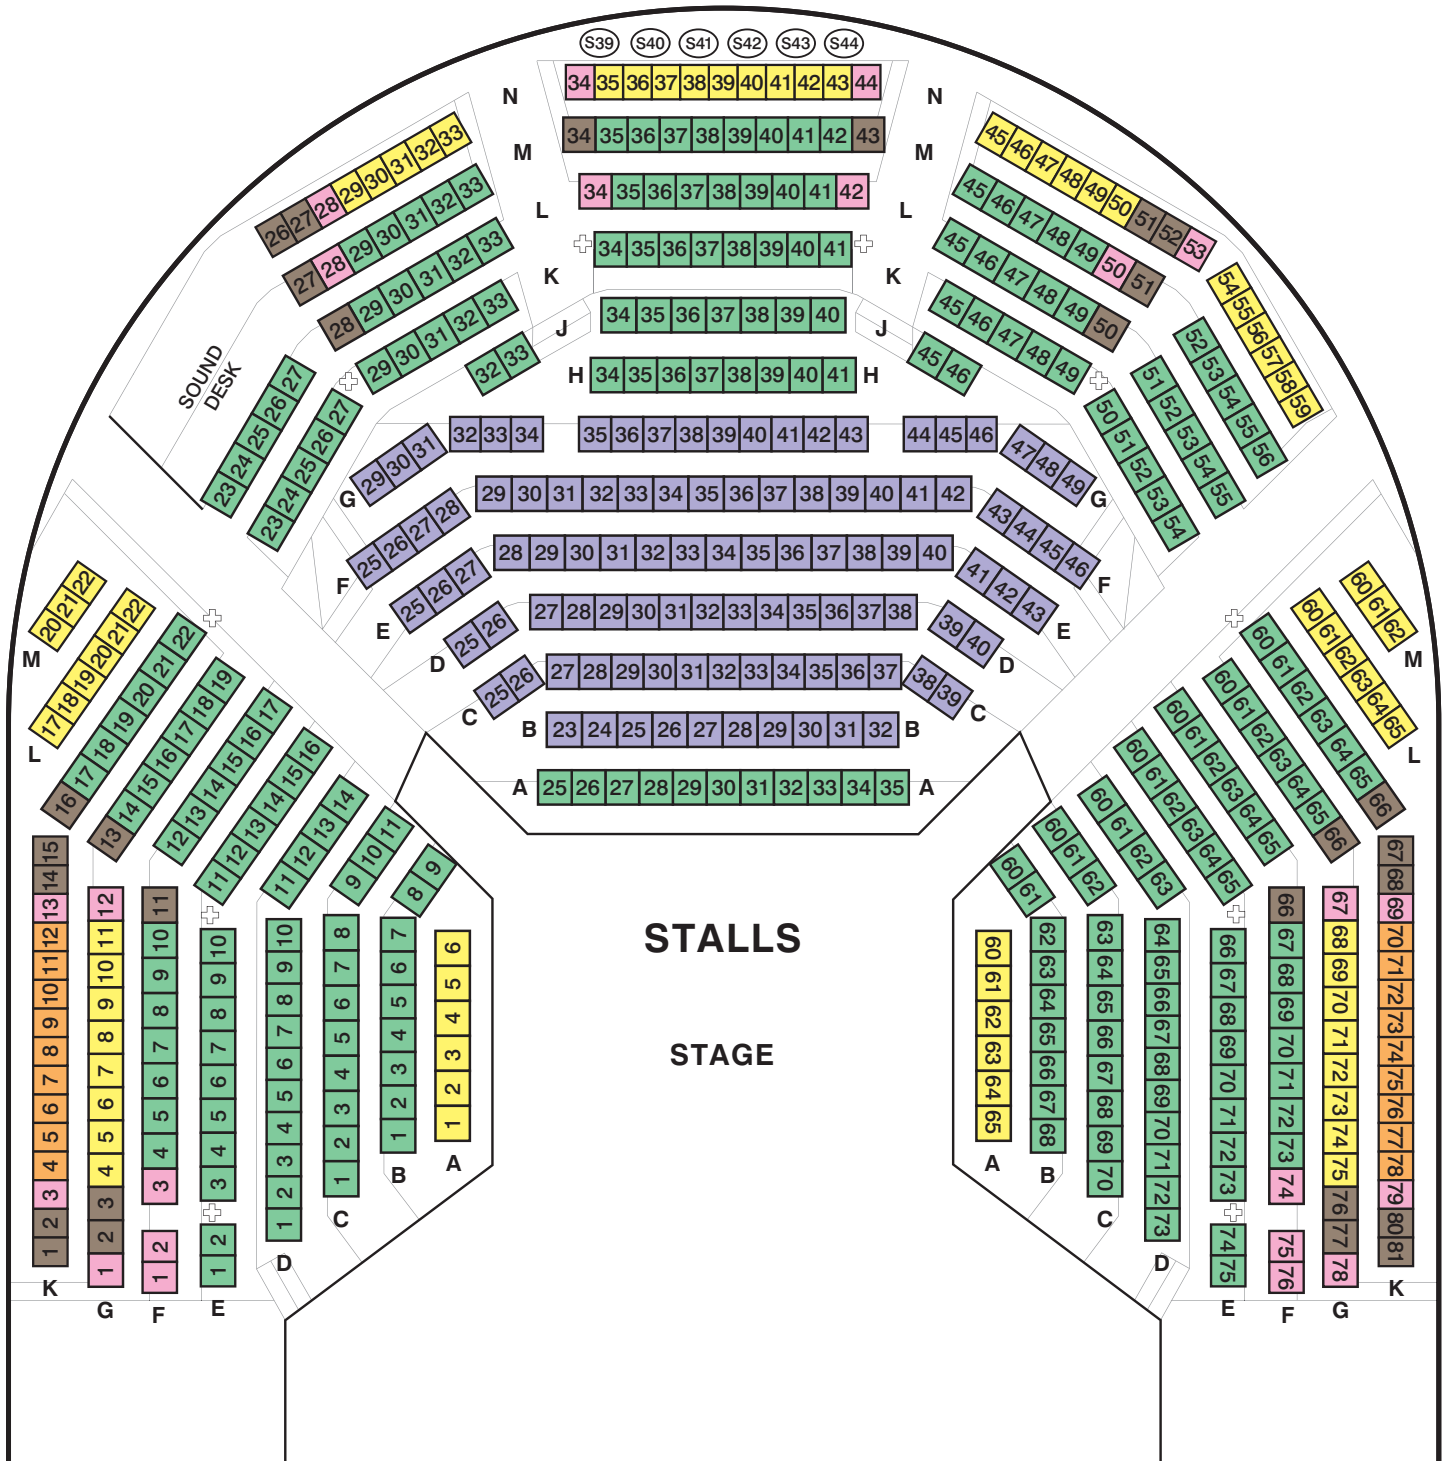

# ROYAL SHAKESPEARE THEATRE

Premium
  A
  B
  C
  D
  E-PRV
  F-RV
  Standing
  Pillar

# ROYAL SHAKESPEARE THEATRE

Premium
  A
  B
  C
  D
  E-PRV
  F-RV
  Standing
  Pillar

Premium
  A
  B
  C
  D
  E-PRV
  F-RV
  Standing
  Pillar