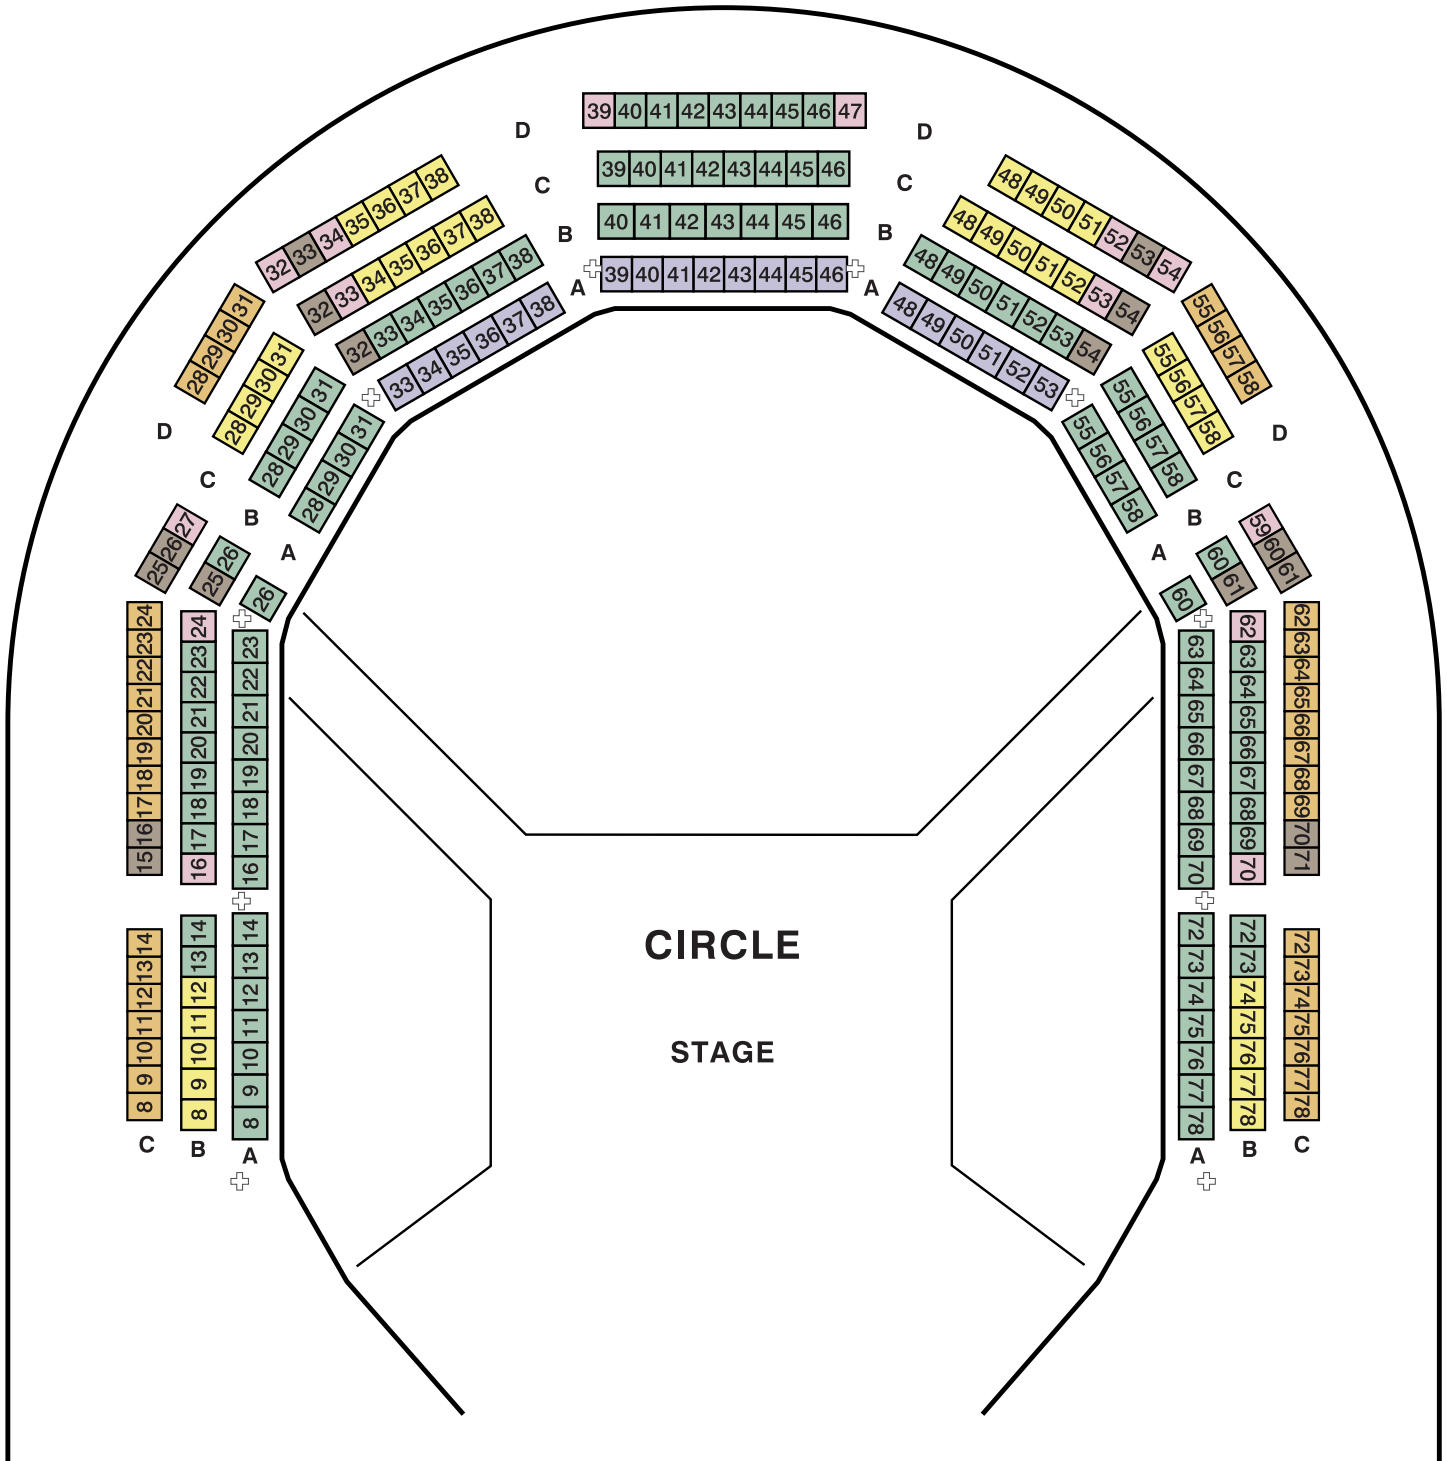

ROYAL SHAKESPEARE THEATRE

THE MAGICIAN'S ELEPHANT

Premium
 A
 B
 C
 D
 E-PRV F-RV
 Standing
 Pillar