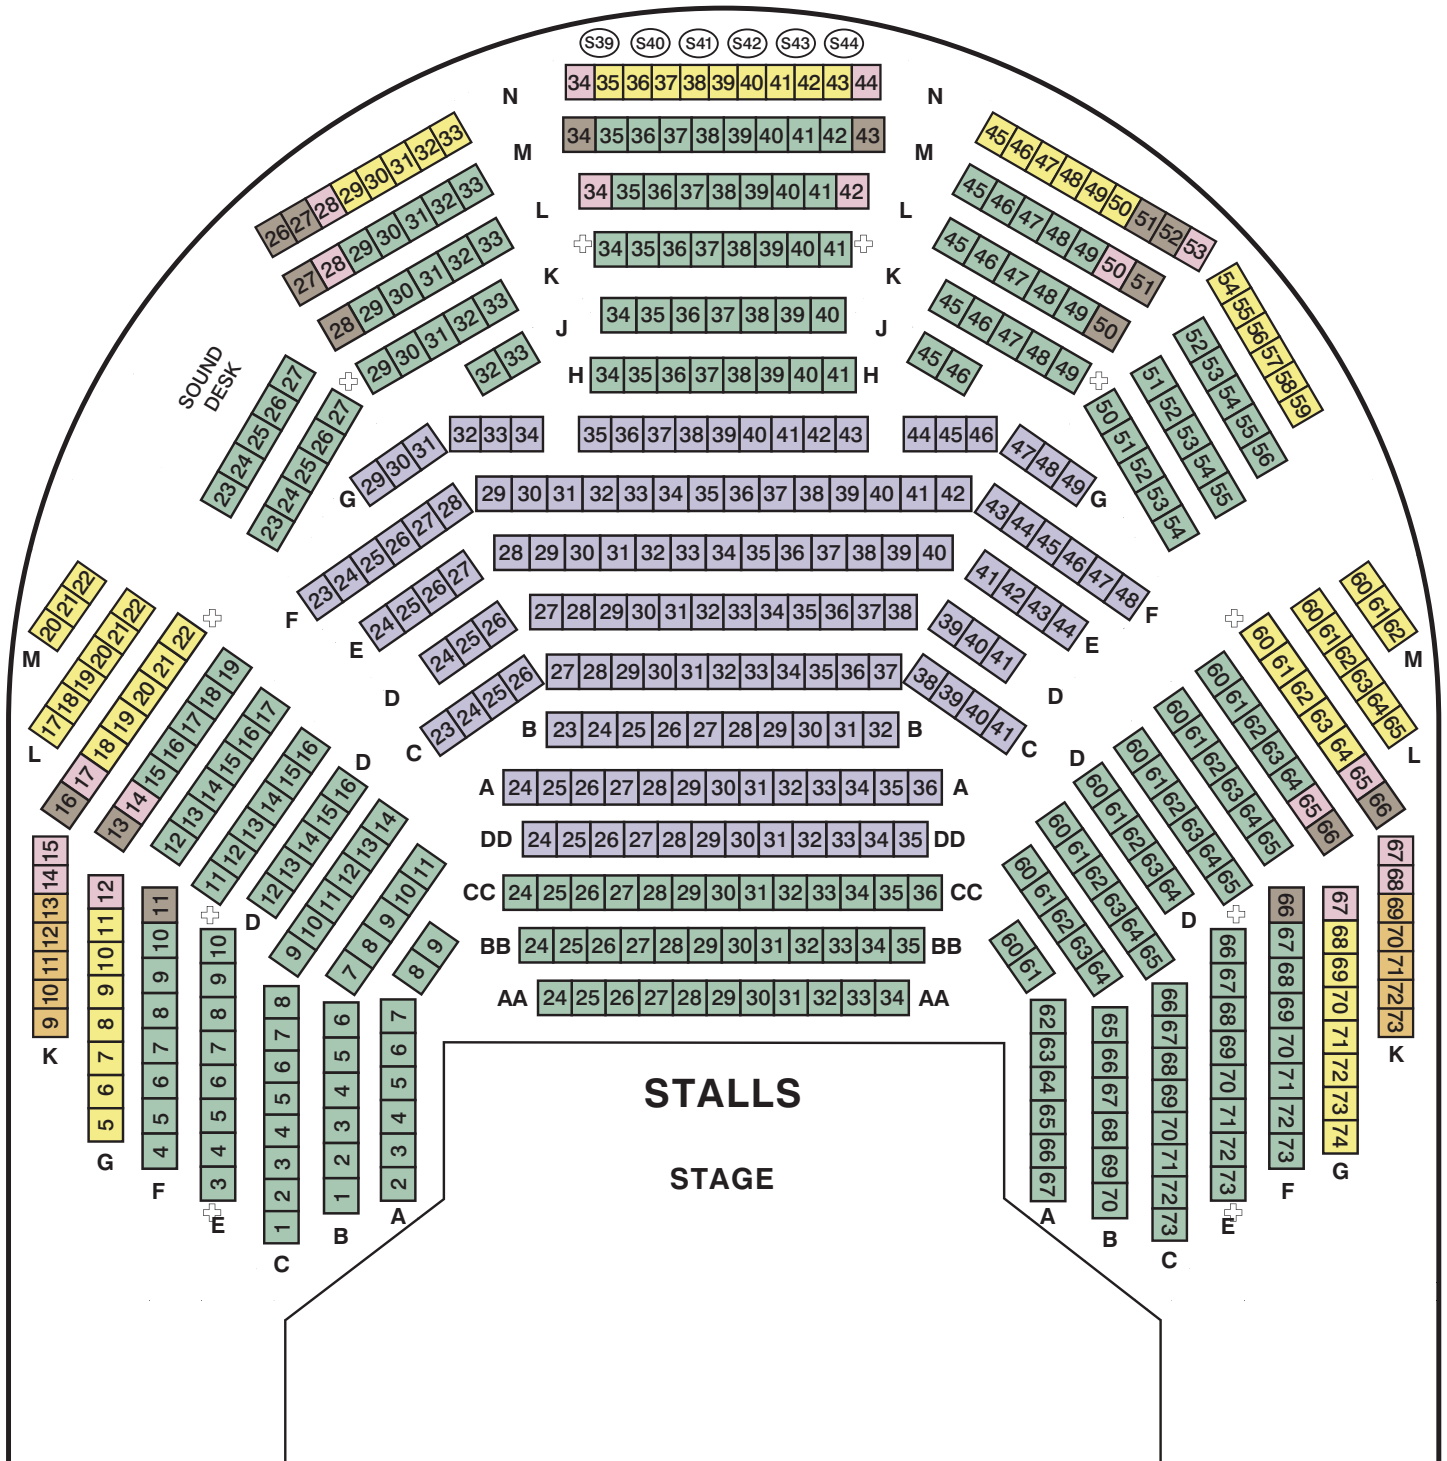

# ROYAL SHAKESPEARE THEATRE

## THE MAGICIAN'S ELEPHANT

Premium	A	B	C	D	E-PRV	F-RV	Standing	Pillar