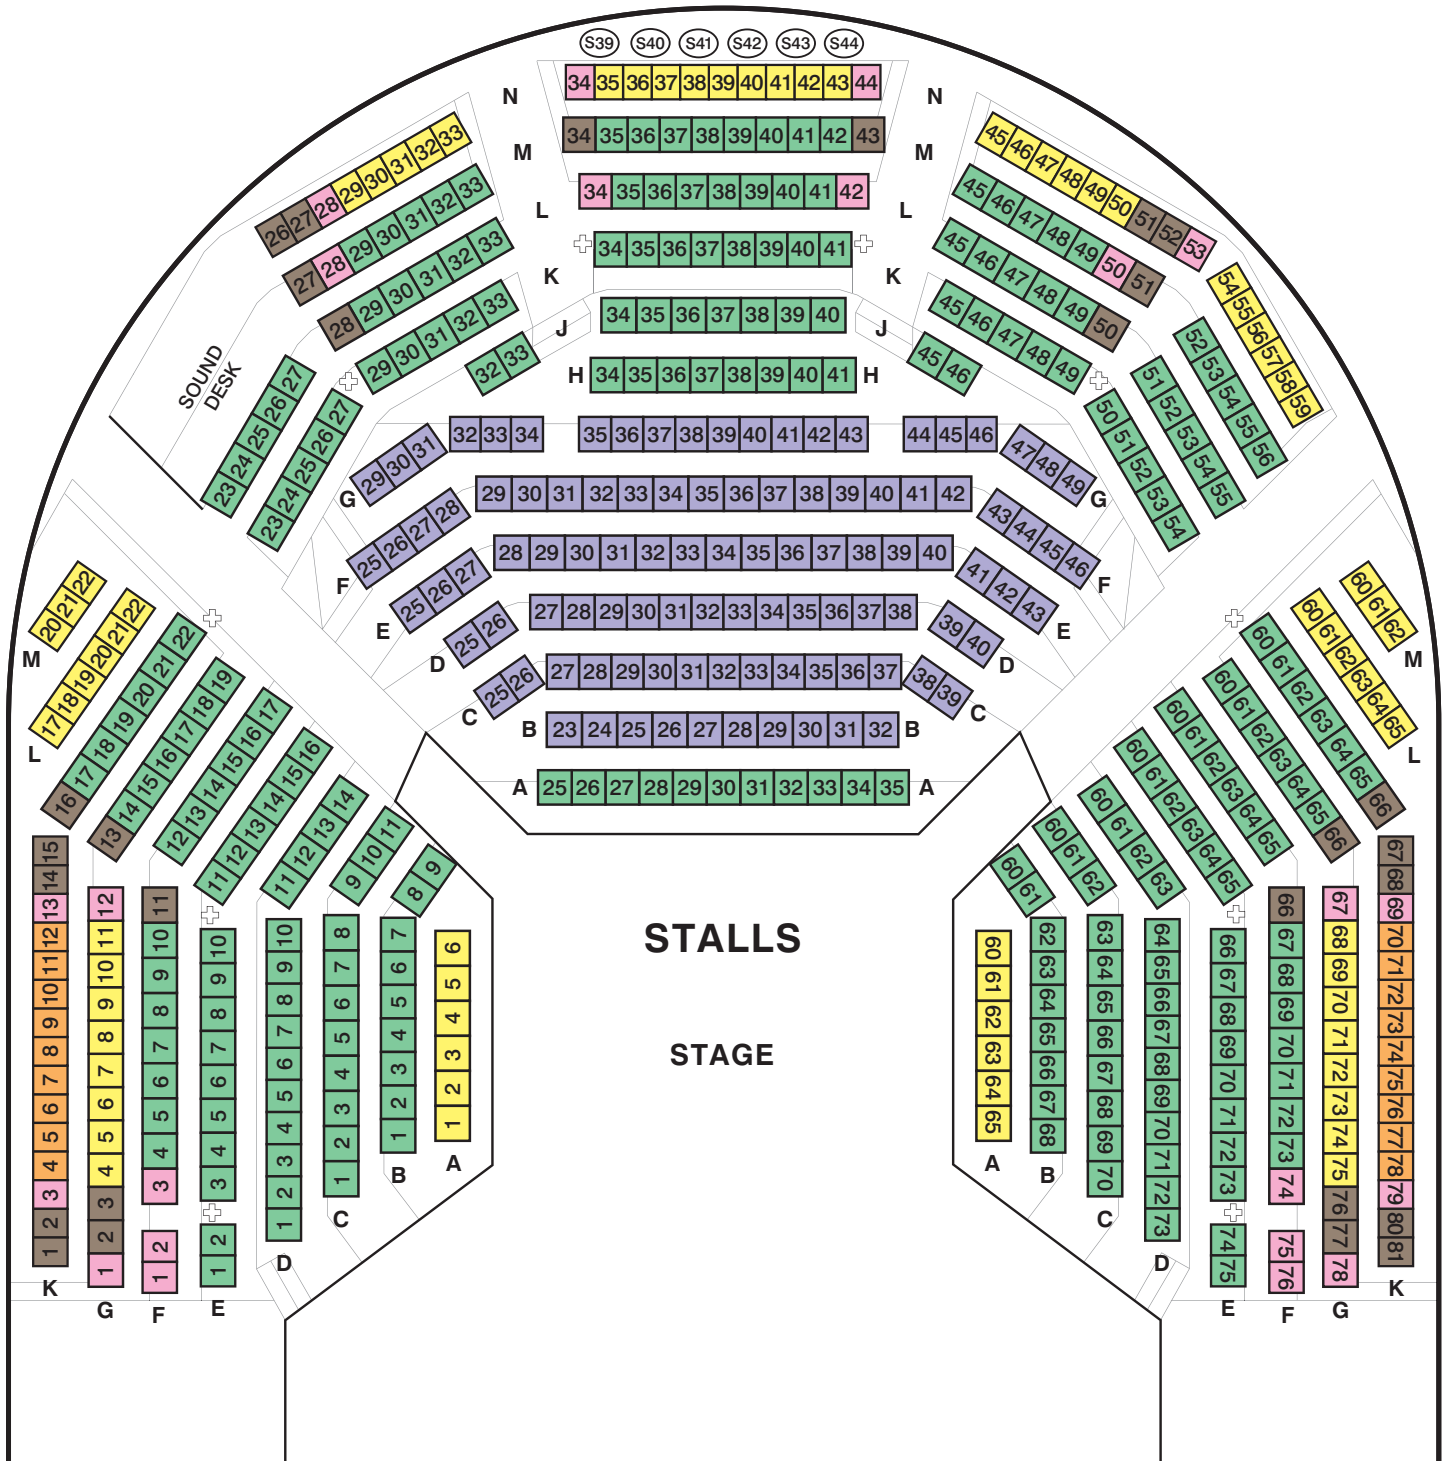

ROYAL SHAKESPEARE THEATRE

WINTER 2017/18 SEASON

Premium
 A
 B
 C
 D
 E-PRV
 F-RV
 Standing
 Pillar

ROYAL SHAKESPEARE THEATRE

WINTER 2017/18 SEASON

Premium
 A
 B
 C
 D
 E-PRV
 F-RV
 Standing
 Pillar

ROYAL SHAKESPEARE THEATRE

WINTER 2017/18 SEASON

Premium
 A
 B
 C
 D
 E-PRV
 F-RV
 Standing
 Pillar