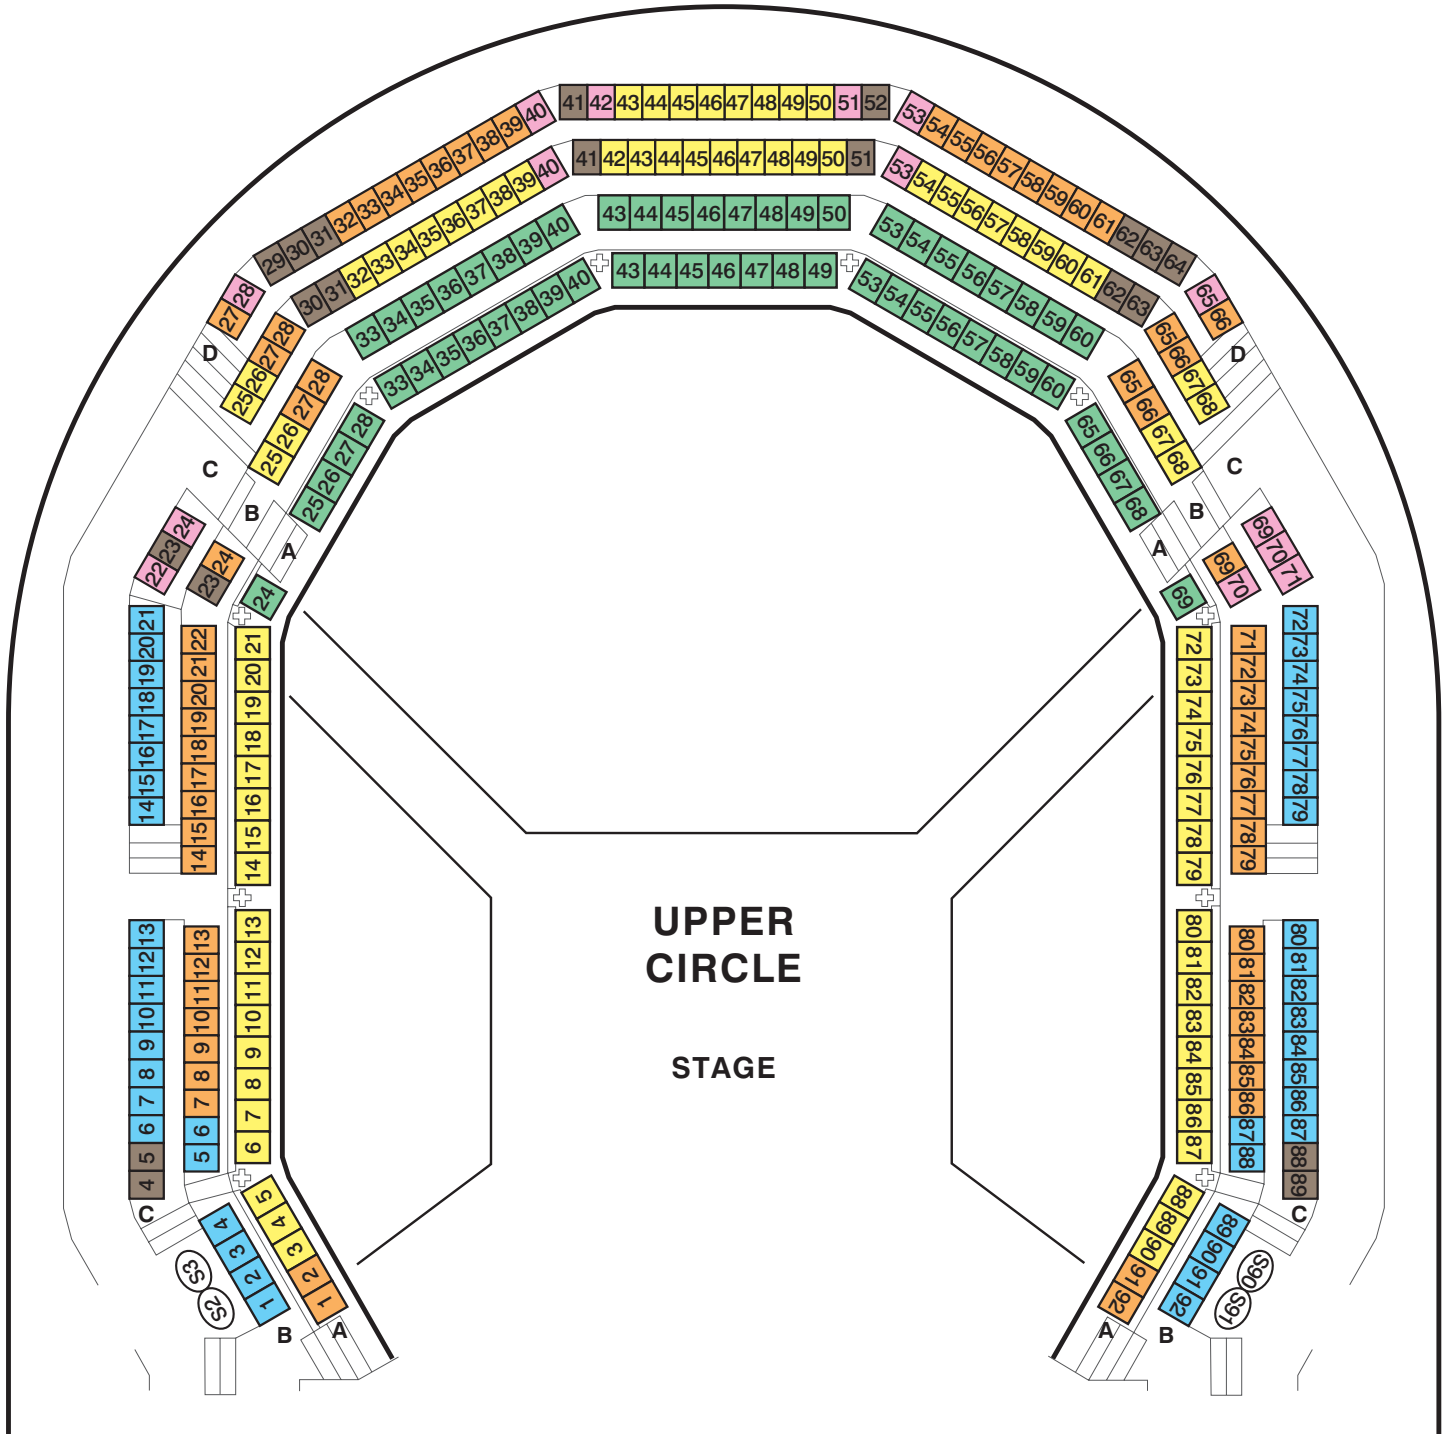

ROYAL SHAKESPEARE THEATRE

WINTER 2017/18 SEASON

Premium
 A
 B
 C
 D
 E-PRV
 F-RV
 Standing
 Pillar

ROYAL SHAKESPEARE THEATRE

WINTER 2017/18 SEASON

Premium
 A
 B
 C
 D
 E-PRV
 F-RV
 Standing
 Pillar

ROYAL SHAKESPEARE THEATRE

WINTER 2017/18 SEASON

Premium
 A
 B
 C
 D
 E-PRV
 F-RV
 Standing
 Pillar