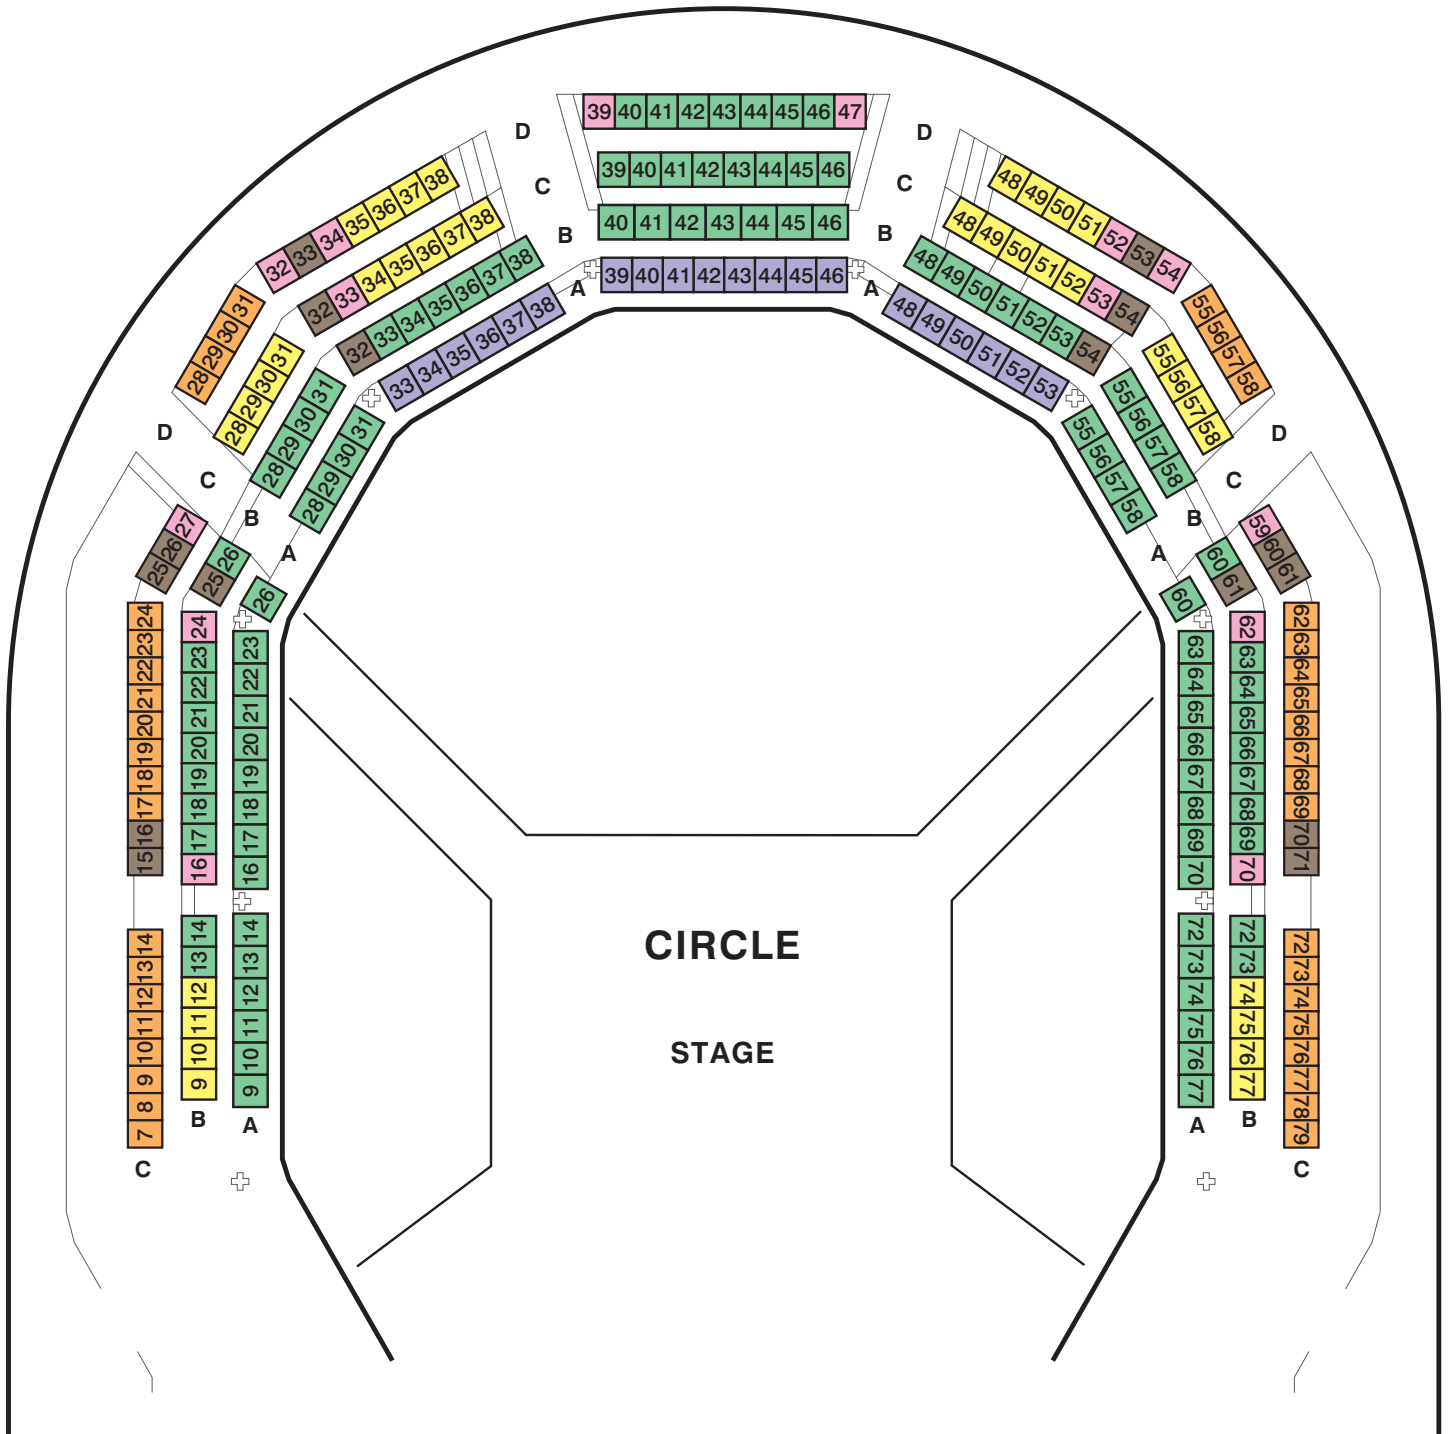

ROYAL SHAKESPEARE THEATRE

WINTER 2017/18 SEASON

Premium
 A
 B
 C
 D
 E-PRV
 F-RV
 Standing
 Pillar

ROYAL SHAKESPEARE THEATRE

WINTER 2017/18 SEASON

Premium
 A
 B
 C
 D
 E-PRV
 F-RV
 Standing
 Pillar

ROYAL SHAKESPEARE THEATRE

WINTER 2017/18 SEASON

Premium
 A
 B
 C
 D
 E-PRV
 F-RV
 Standing
 Pillar