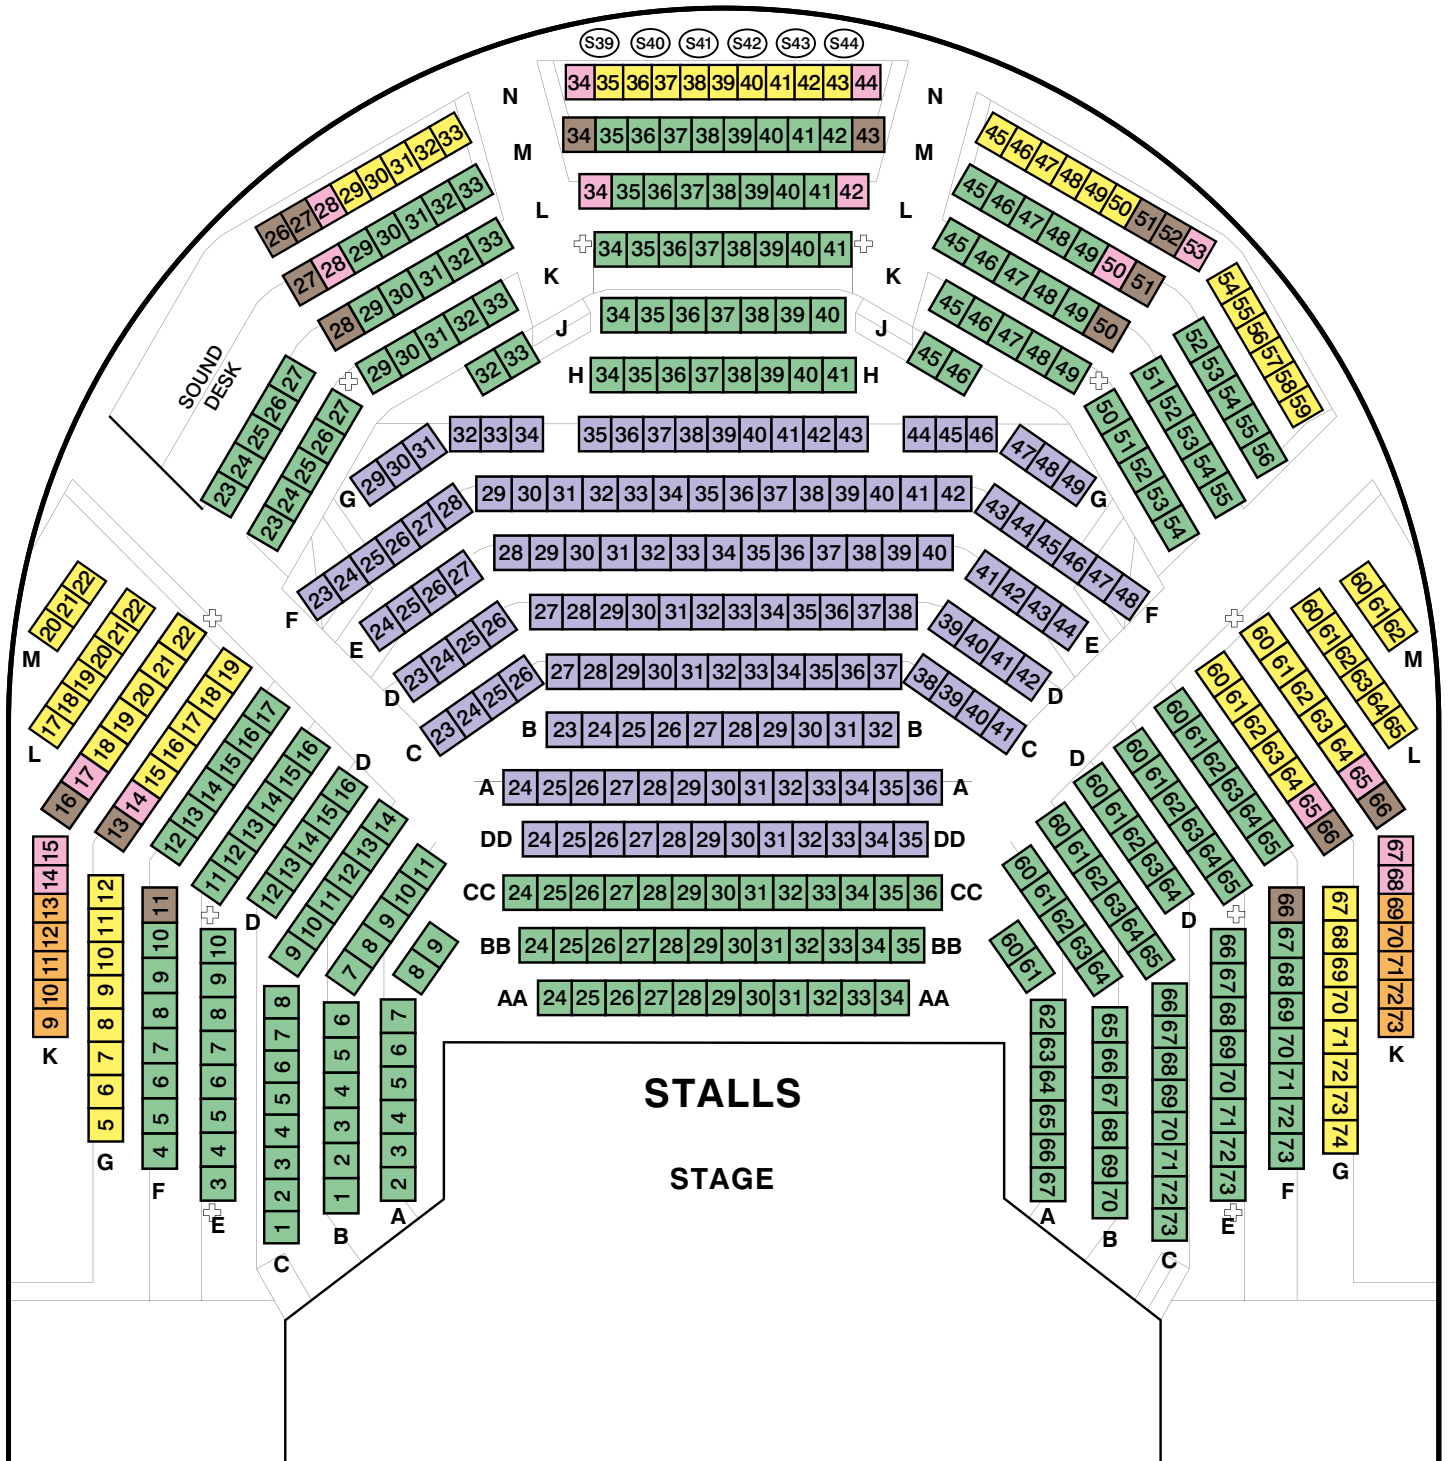

ROYAL SHAKESPEARE THEATRE

THE BOY IN THE DRESS

Premium
 A
 B
 C
 D
 E-PRV
 F-RV
 Standing
 Pillar

ROYAL SHAKESPEARE THEATRE

THE BOY IN THE DRESS

Premium
 A
 B
 C
 D
 E-PRV
 F-RV
 Standing
 Pillar

ROYAL SHAKESPEARE THEATRE

THE BOY IN THE DRESS

Premium
 A
 B
 C
 D
 E-PRV
 F-RV
 Standing
 + Pillar