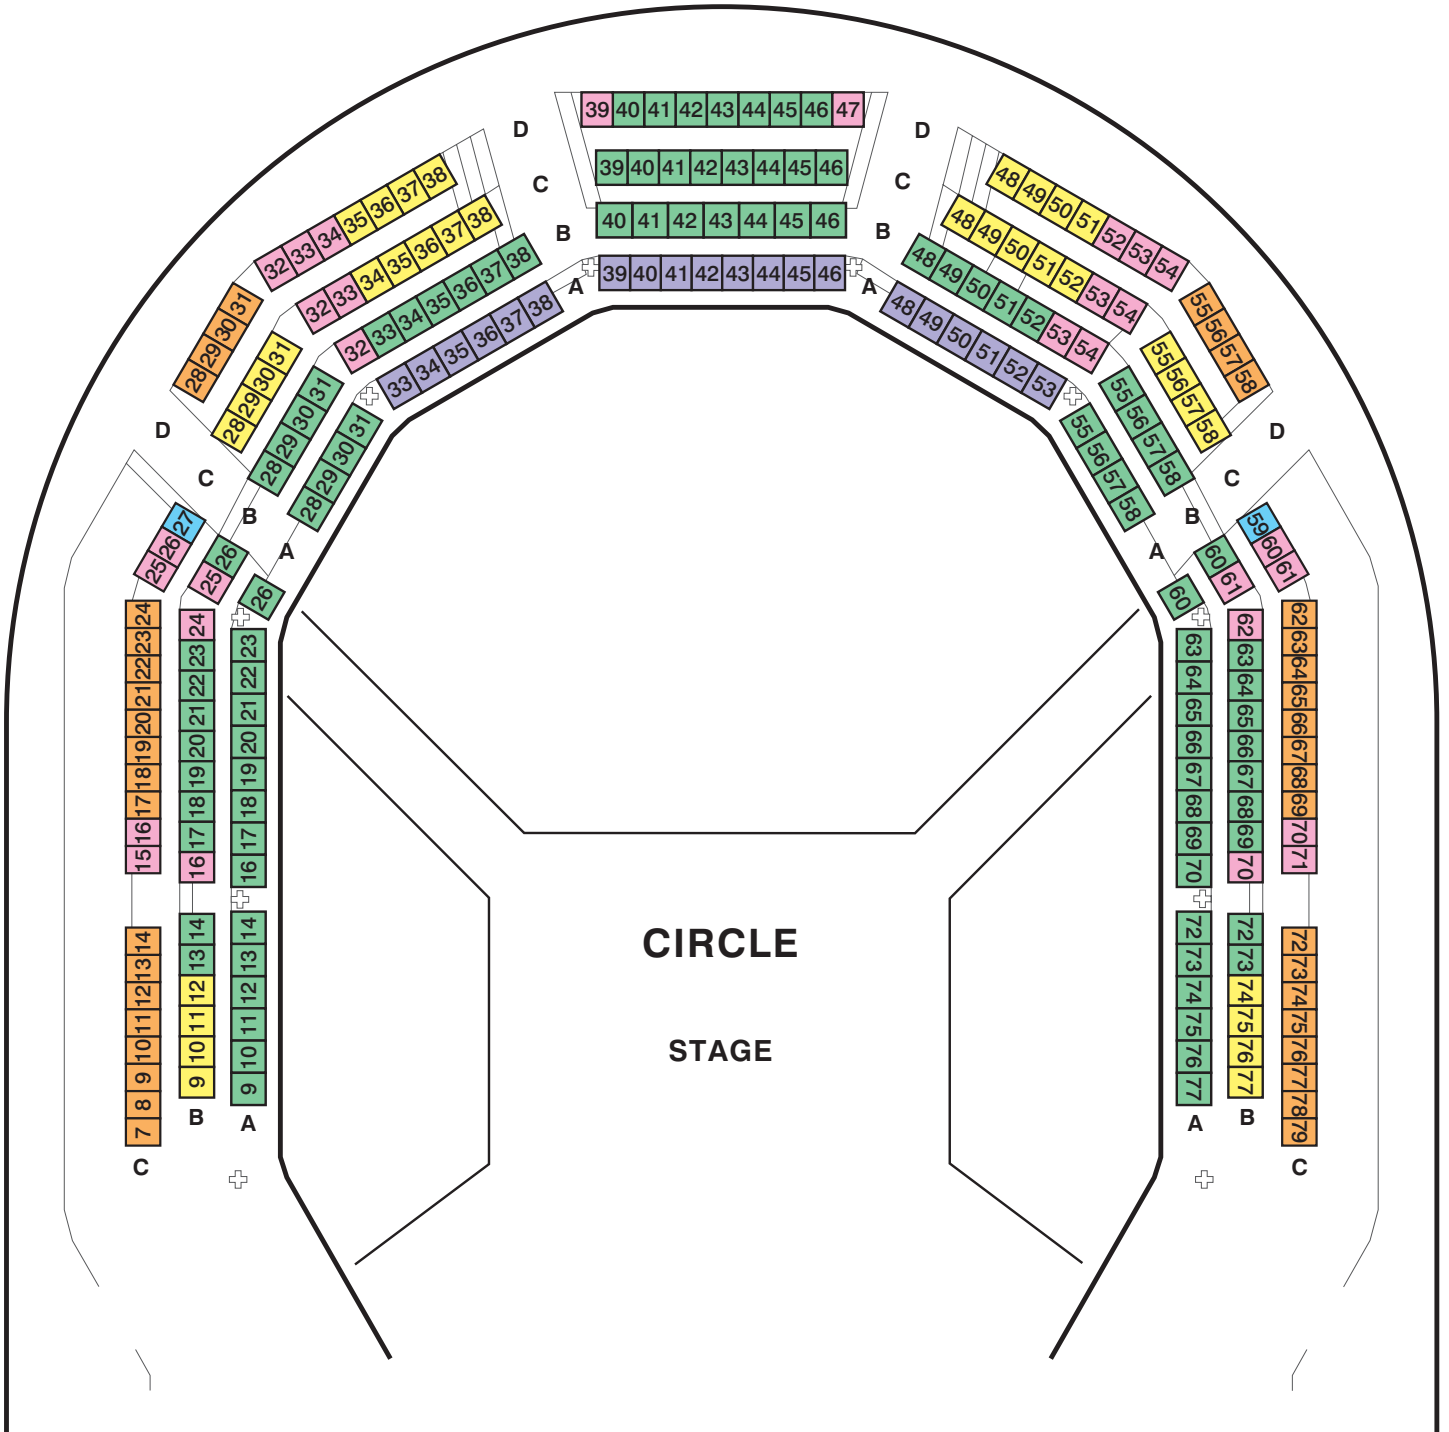

# ROYAL SHAKESPEARE THEATRE

## ROME 2017 SEASON

Premium
  A
  B
  C
  D
  E-RV
  Standing
  Pillar

## ROME 2017 SEASON

- Premium
- A B C D E-RV
- Standing
- Pillar