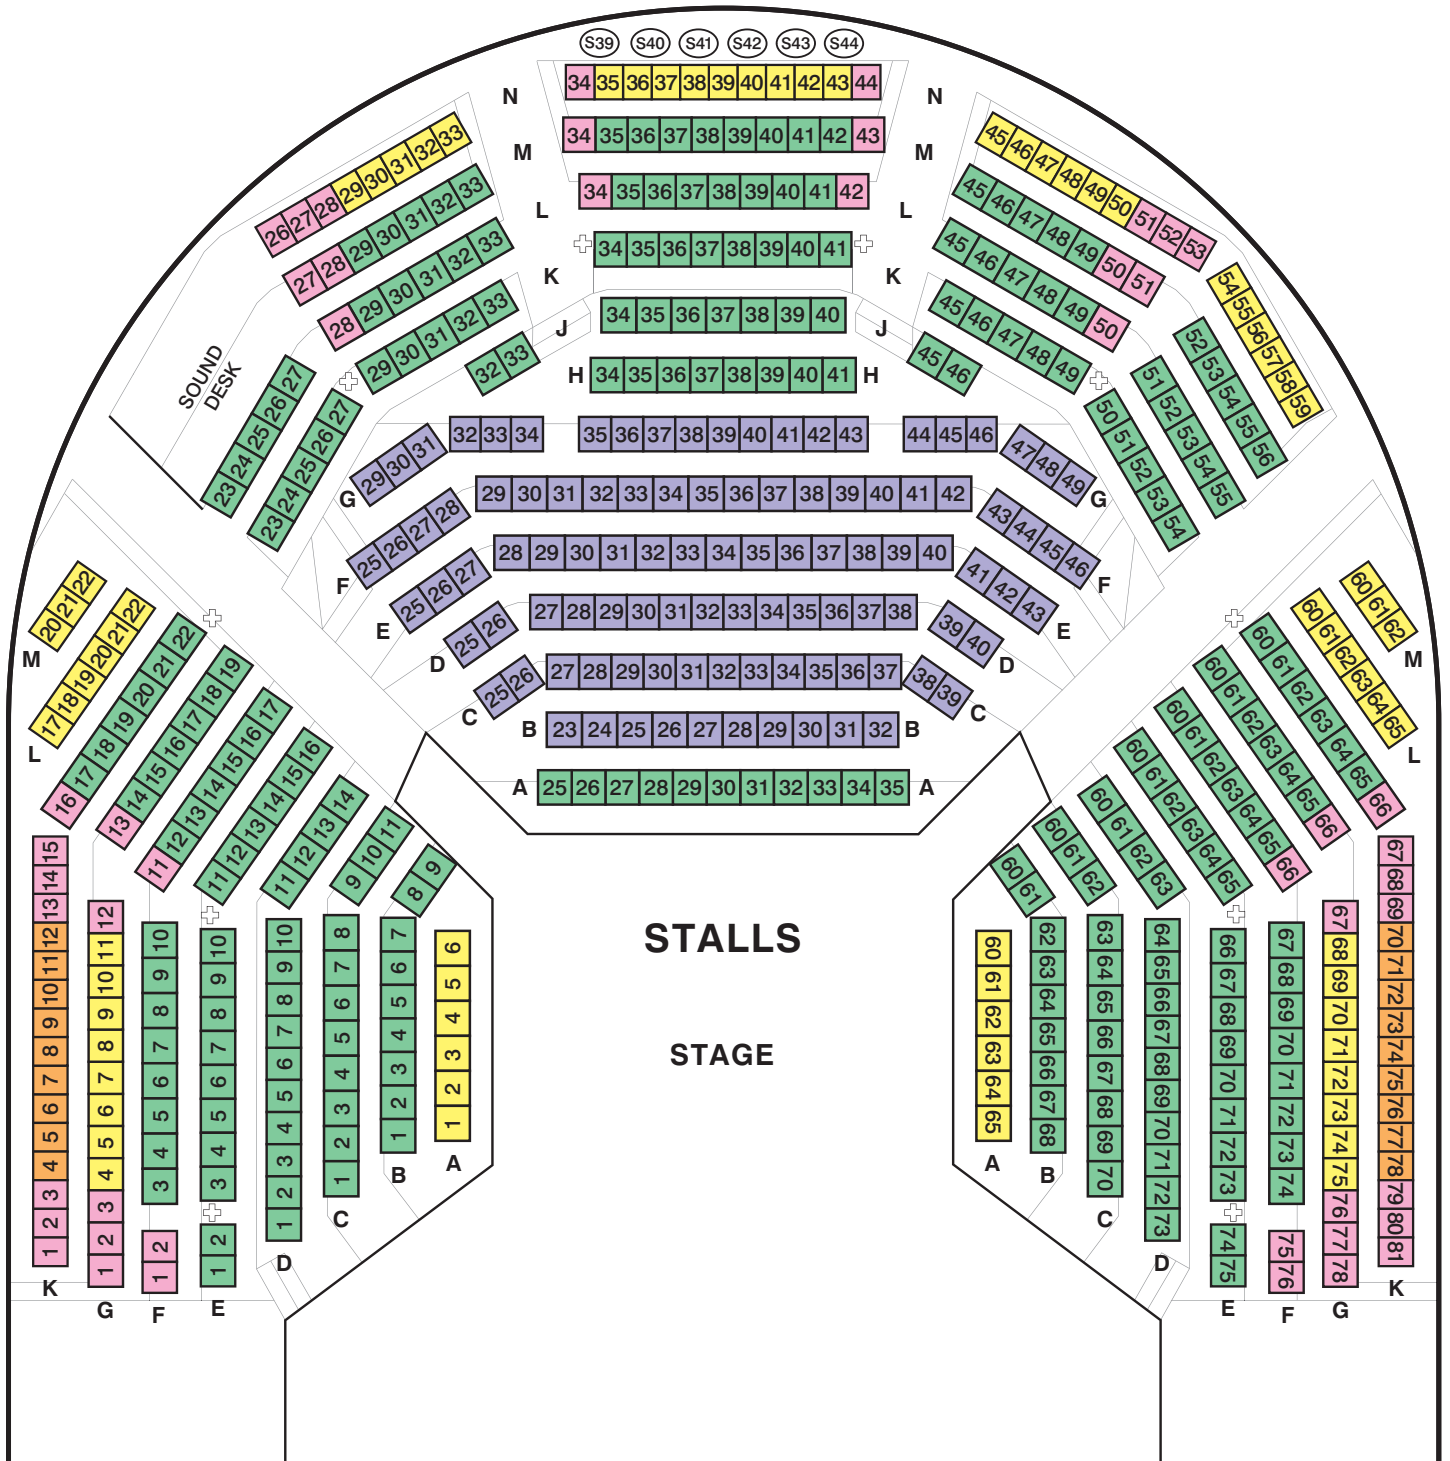

# ROYAL SHAKESPEARE THEATRE

## ROME 2017 SEASON

Premium
  A
  B
  C
  D
  E-RV
  Standing
  Pillar

## ROME 2017 SEASON

- Premium
- A B C D E-RV
- Standing
- Pillar