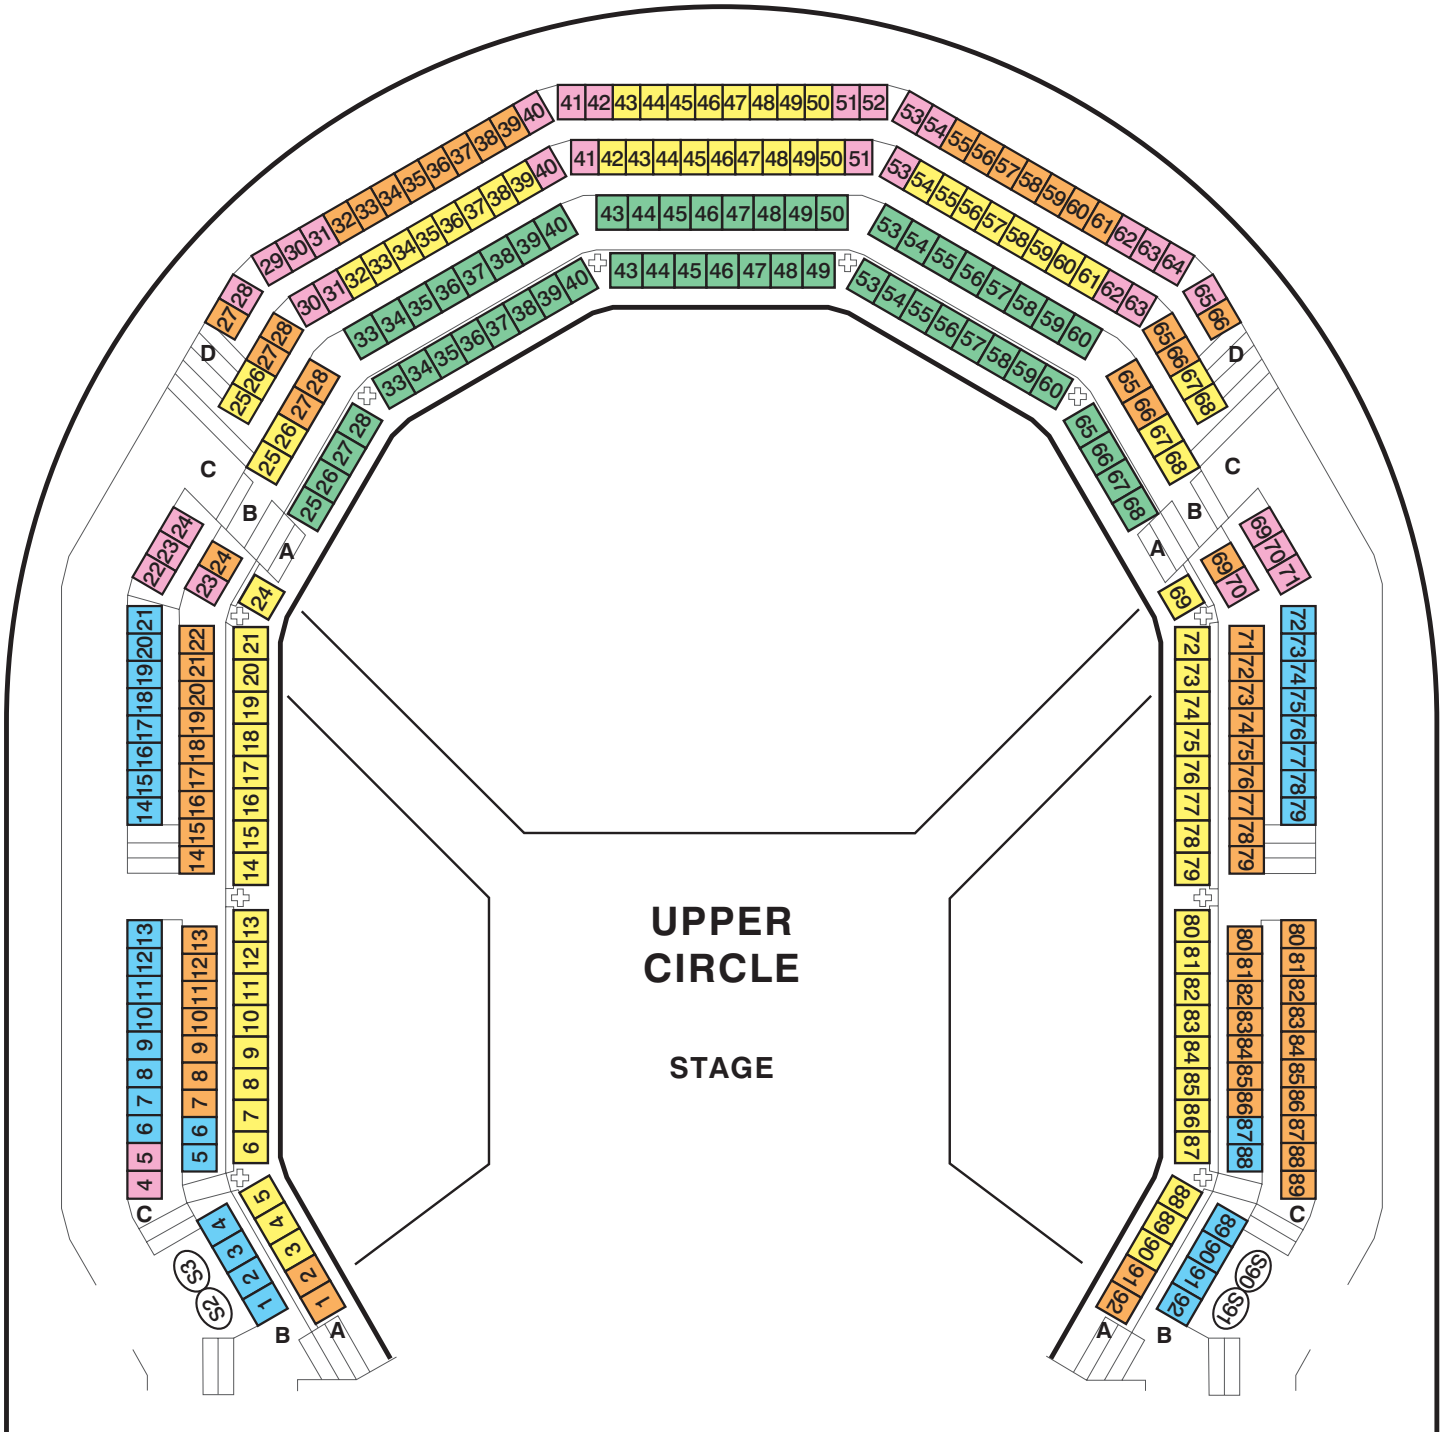

# ROYAL SHAKESPEARE THEATRE

## ROME 2017 SEASON

Premium
  A
  B
  C
  D
  E-RV
  Standing
  Pillar

## ROME 2017 SEASON

- Premium
- A B C D E-RV
- Standing
- Pillar