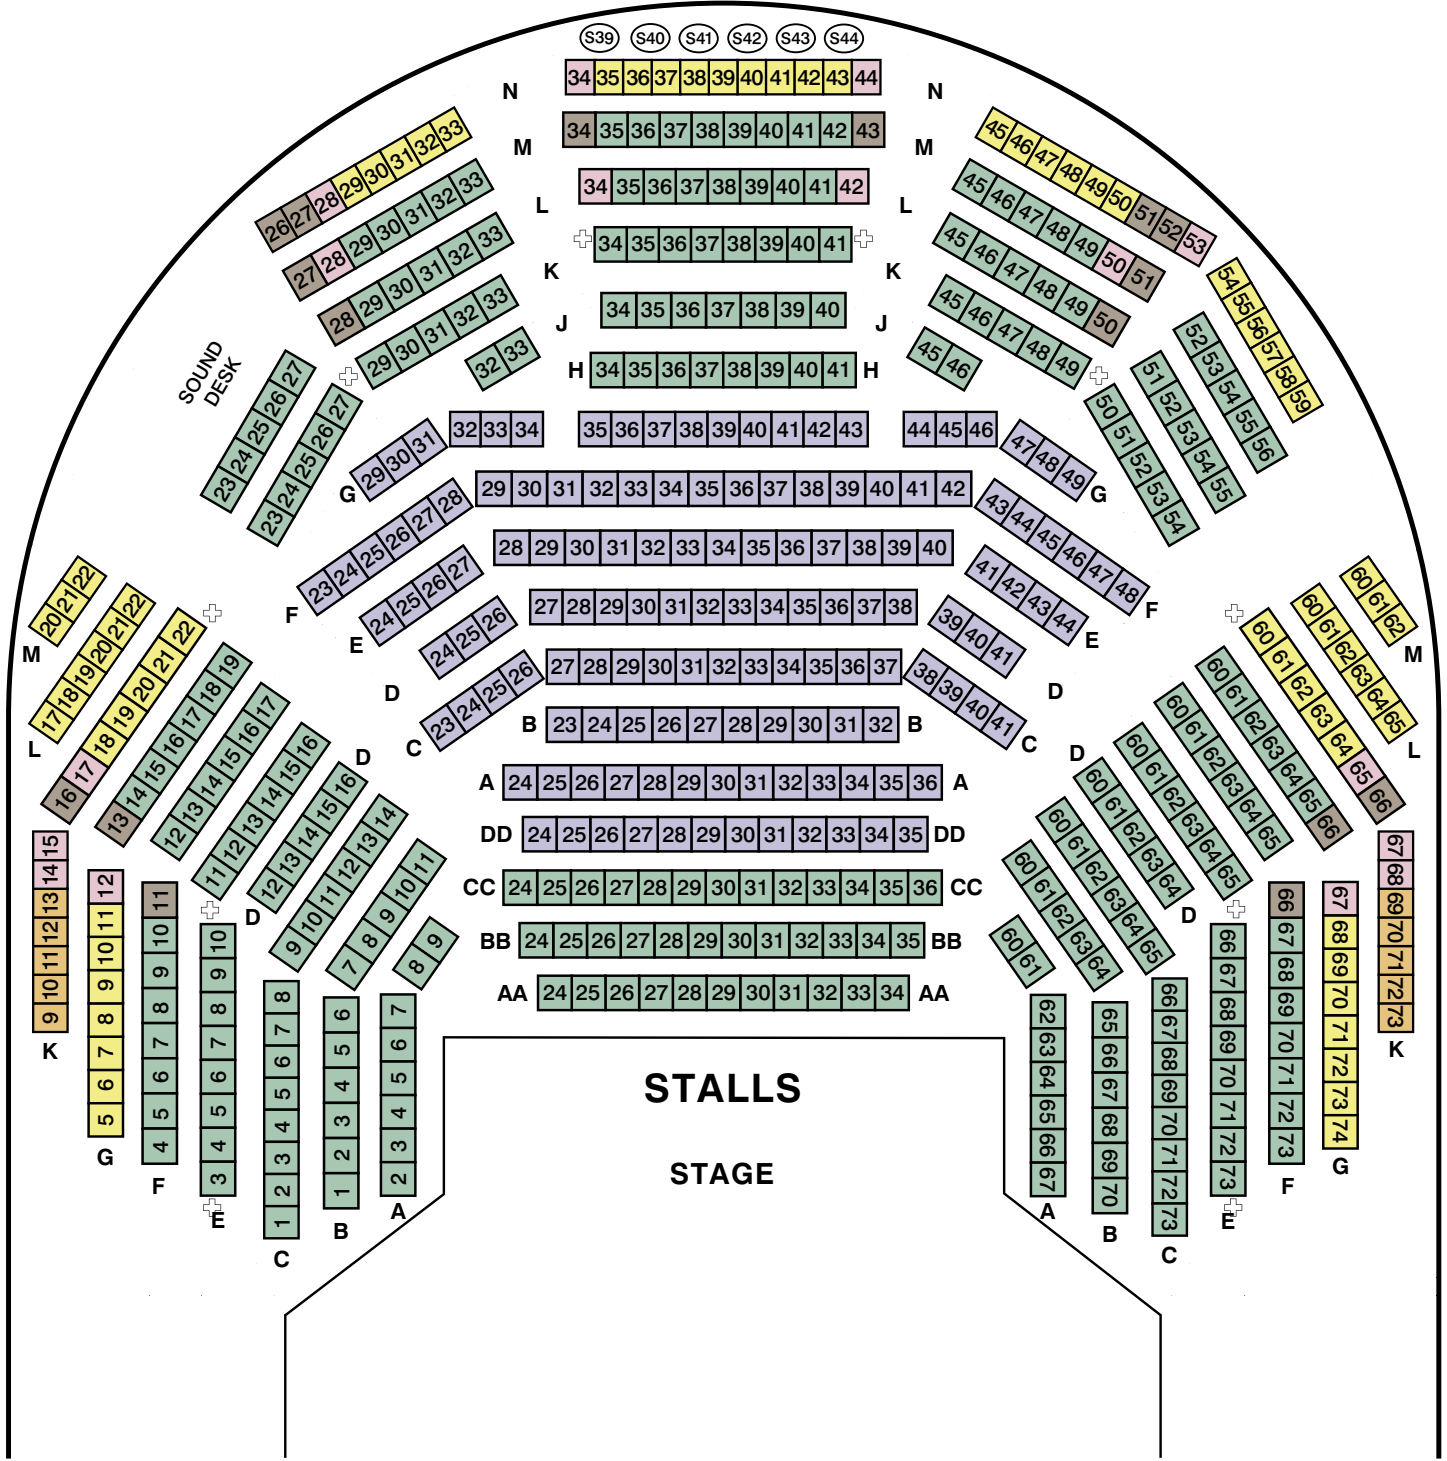

ROYAL SHAKESPEARE THEATRE

THE BOY IN THE DRESS

Premium	A	B	C	D	E-PRV	F-RV	Standing	Pillar

ROYAL SHAKESPEARE THEATRE

THE BOY IN THE DRESS

Premium
 A
 B
 C
 D
 E-PRV
 F-RV
 Standing
+ Pillar

ROYAL SHAKESPEARE THEATRE

THE BOY IN THE DRESS

								
Premium	A	B	C	D	E-PRV	F-RV	Standing	Pillar