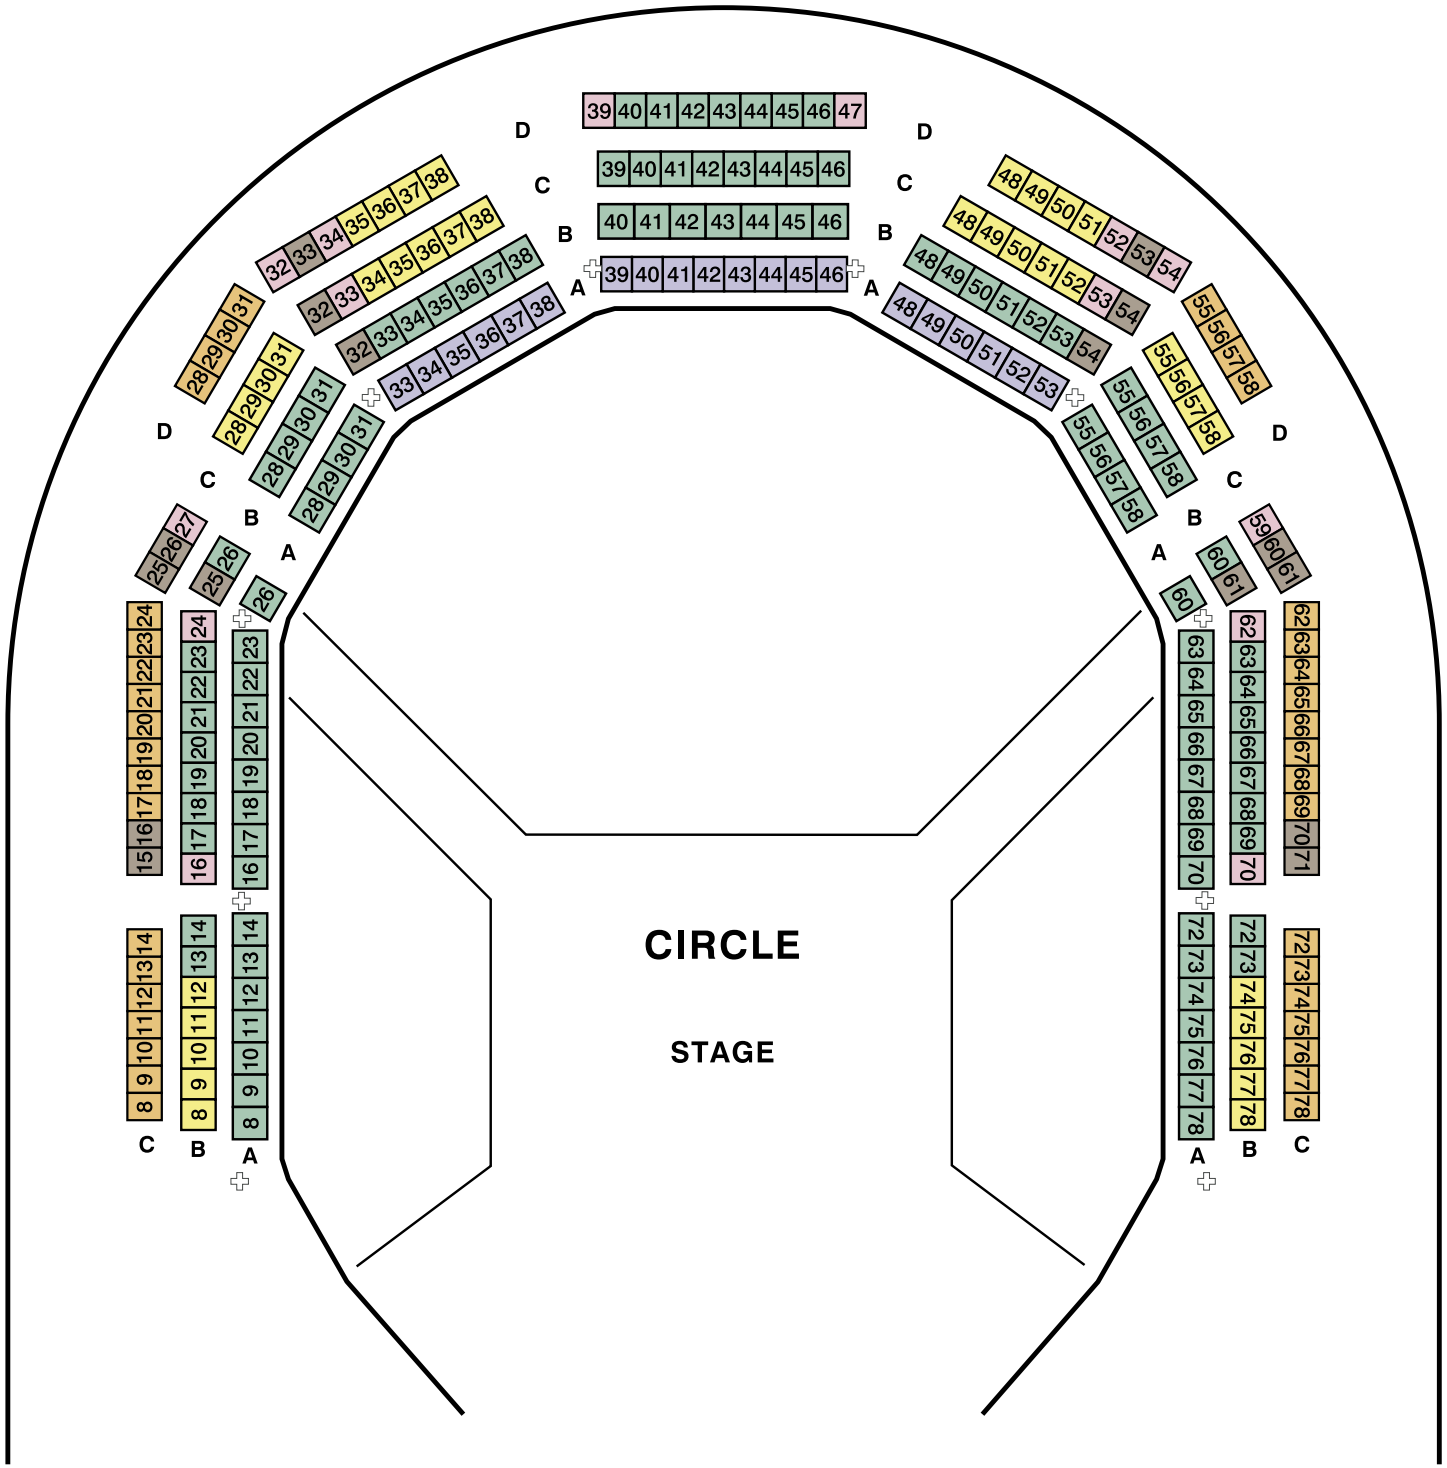

ROYAL SHAKESPEARE THEATRE

THE BOY IN THE DRESS

Premium	A	B	C	D	E-PRV	F-RV	Standing	Pillar

ROYAL SHAKESPEARE THEATRE

THE BOY IN THE DRESS

Premium
 A
 B
 C
 D
 E-PRV
 F-RV
 Standing
+ Pillar

ROYAL SHAKESPEARE THEATRE

THE BOY IN THE DRESS

								
Premium	A	B	C	D	E-PRV	F-RV	Standing	Pillar