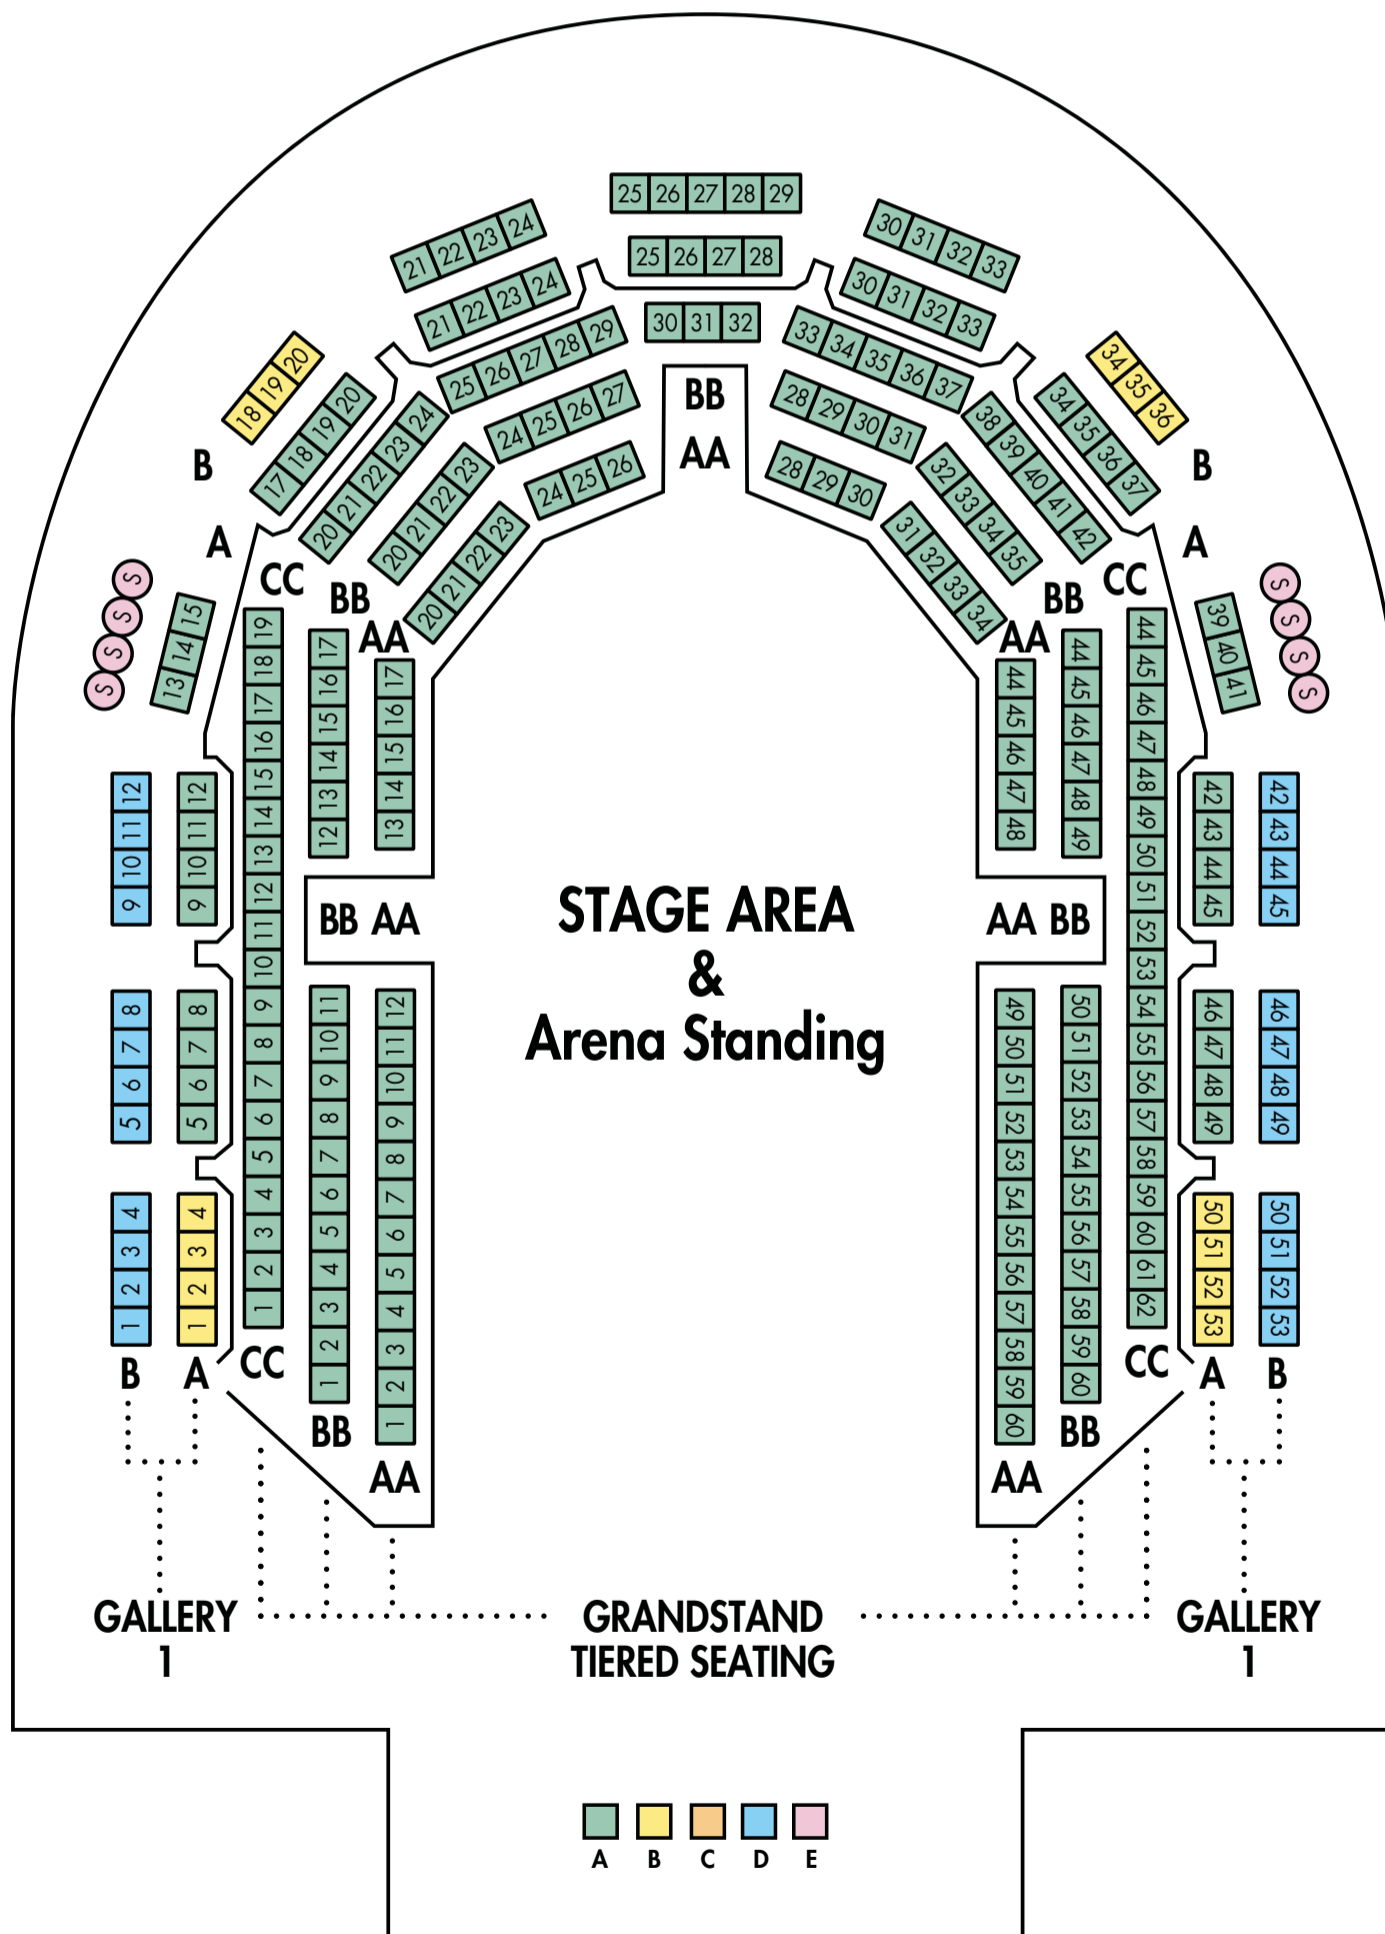

# SWAN THEATRE

## WINTER SEASON 2020